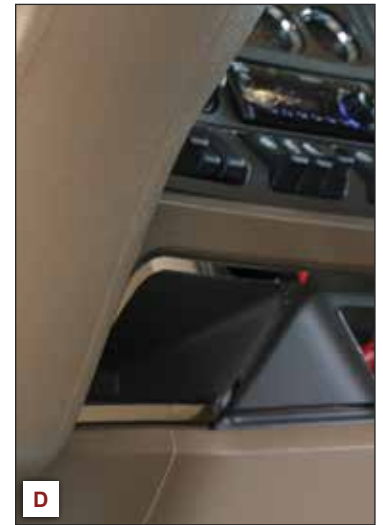

T680 / T880 HEADLINER AREA TRIMS

1. **A.**

1 - Headliner Outer Pocket Trims (Pair)	43910	N43910
2 - Upper Headliner 2 pc Storage Pocket Trim (Each)	43922	N43922
3 - Lower Headliner Around CB Trim (Each)	43925	N43925

T680 / T880 MAIN DASH / GAUGE CLUSTER TRIMS (Each)

1. **B.**

1 - Six Gauge Cluster Above Radio Trim	43907	N43907
2 - Main Gauge Cluster Trim	43912	N43912
3 - Center Vent and Switch Trim	43913	N43913
4 - Navigation Delete Filler Cover	43919	N43919
5 - Driver Side End Dash Vent Trim	43926	N43926

T680 / T880 DRIVER SIDE END DASH / LEFT AND RIGHT OF STEERING COLUMN TRIMS (Each)

1. **C.**

1 - Driver Side End Dash Trim	43914	N43914
Passenger Side End Dash Trim	43915	N43915
2 - Under Ignition Dash Trim	43916	N43916
Right of Steering Wheel Pocket Trim	43917	N43917

T680 / T880 TOP OF CONSOLE TRIMS (Each)

1. **E.**

1 - Air Valve / 12 Volt Plug Trim	43905	N43905
2 - Top of Console / Cupholder Trim	43906	N43906
Parking Brake / 12 Volt Plug Trim	43928	N43928
Top Console Cupholder Trim Automatic Transmission	43929	N43929
Air Valve / Lighter Trim	43932	N43932
Parking Brake / Lighter Trim	43933	N43933

T680 / T880 IGNITION AREA TRIMS (Each)

1. **F.**

1 - Above Ignition Load Light Switch Trim	43909	N43909
2 - Ignition Trim	43920	N43920
Above Ignition Trim	43930	N43930