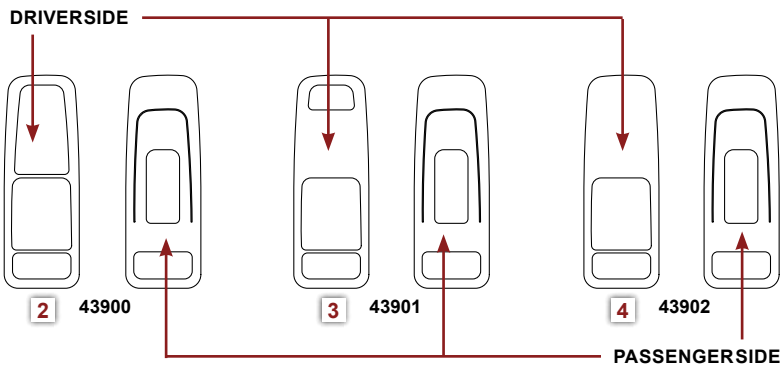

G

T680 / T880 CAB DOOR HANDLE TRIMS (Pair)

1. **G.** 1 - Cab Door Handle Trims
   43921 N43921

T680 / T880 POWER WINDOW TRIMS (Kit)

1. 2 - Power Window Trims with cutouts for Heat Buttons / Moto Mirror Buttons
   43900 N43900
2. 3 - Power Window Trims with cutouts for Heat Buttons / No Moto Mirror Buttons
   43901 N43901
3. 4 - Power Window Trims with cutouts for Moto Mirror Buttons / No Heat Buttons
   43902 N43902

T680 / T880 CAB STORAGE DOOR COVERS (Pair)

1. **H.** 1 - Cab Storage Door Covers
   43908 N43908

T680 / T880 CAB MAP LIGHT TRIMS (Pair)

1. 2 - Cab Map Light Trims
   43927 N43927

T680 / T880 CAB DOOR SPEAKER TRIMS (Pair)

1. Cab Door Speaker Trims
   I. 43918 N43918

T680 / T880 SLEEPER VENT TRIM (Each)

1. Sleeper Vent Trim
   J. 43923 N43923

T680 / T880 SHIFTER BOOT TRIM (Each)

1. **K.** Call RoadWorks customer service at 1-800-448-8741 for information on measuring and ordering a T680 / T880 Shifter Boot Trim to fit your truck.

T680 / T880 SLEEPER CONTROL PANEL TRIM (Each)

1. Sleeper Control Panel Trim
   L. 43924 N43924