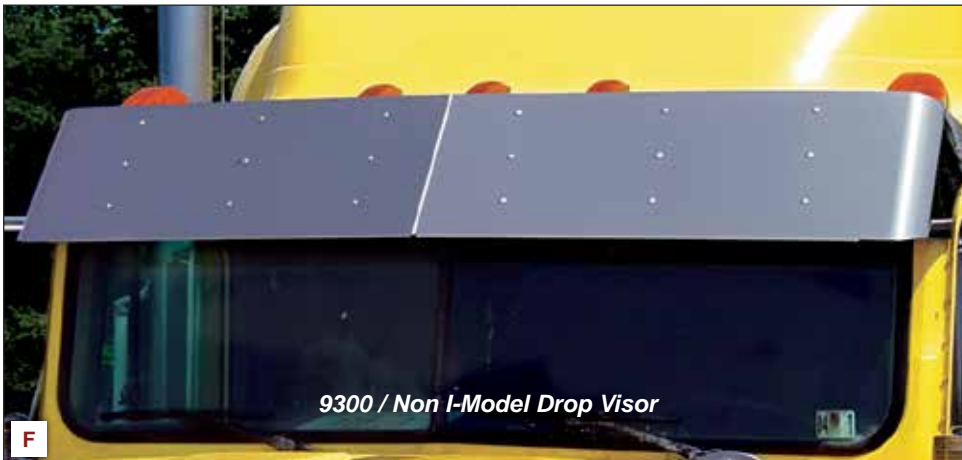

9300 / Non I-Model Drop Visor

F

DROP VISORS FOR 9300 / 9400 NON I-MODEL WITH WIPERS ON BOTTOM OF WINDSHIELD Replaces factory fiberglass or stainless visor. Fits trucks with wipers on the bottom of windshield. Does not fit daycab, high rise sleeper cabs, or trucks with aluminum roofcap. [1989-1999] (Kit)

F. 13.5" Drop Visor	55200	N55200
13.5" Louvered Drop Visor	55200L	N55200L
Monster Drop Bow-Tie Visor	55201	N55201
11" Drop Visor	55202	N55202
11" Louvered	55202L	N55202L
Regular Drop Bow-Tie Visor	55203	N55203