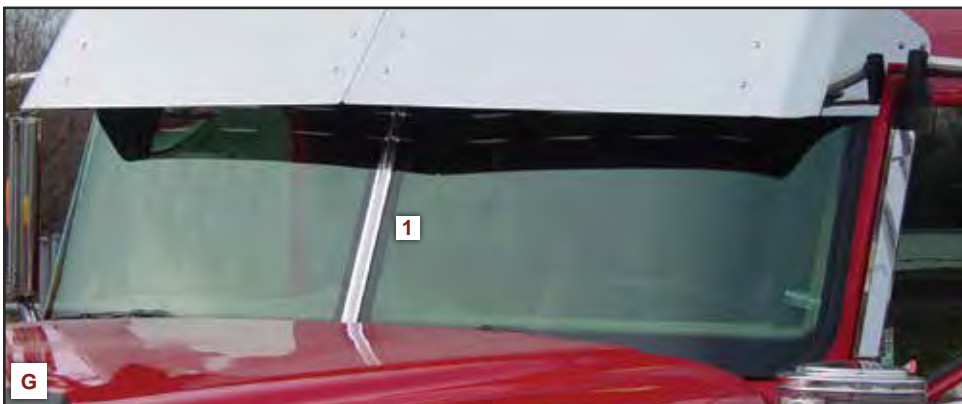

G

DROP VISORS FOR 9300 / 9400 NON I-MODEL WITH WIPERS ON TOP OF WINDSHIELD Replaces factory fiberglass or stainless visor. Fits trucks with wipers on the top of windshield. Does not fit daycab, high rise sleeper cabs, or trucks with aluminum roofcap. [1989-1999] (Kit)

13.5" Drop Visor	55190	N55190
13.5" Louvered Drop Visor	55190L	N55190L
Monster Drop Bow-Tie Visor	55191	N55191
11" Drop Visor	55192	N55192
11" Louvered Drop Visor	55192L	N55192L
Regular Drop Bow-Tie Visor	55193	N55193

G. 1 - I-Model Cab 2-piece Windshield Center Post Trim (Each)
50123 N50123