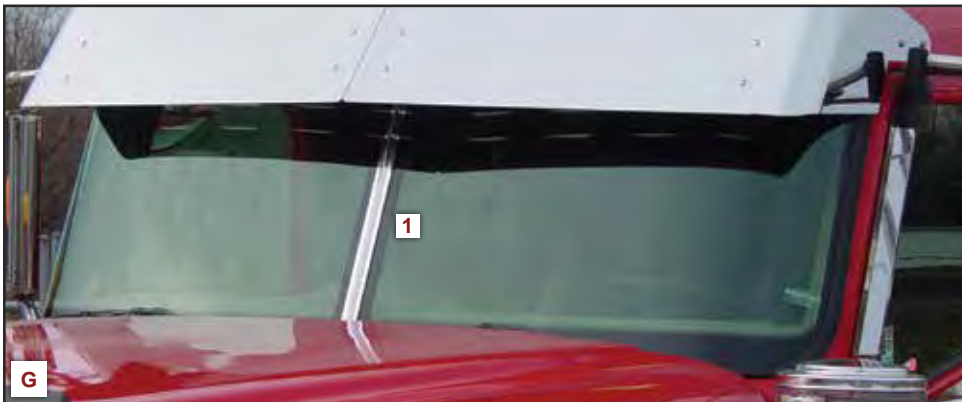

G

DROP VISORS FOR 9300 / 9400 NON I-MODEL WITH WIPERS ON TOP OF WINDSHIELD Replaces factory fiberglass or stainless visor. Fits trucks with wipers on the top of windshield. Does not fit daycab, high rise sleeper cabs, or trucks with aluminum roofcap. [1989-1999] (Kit)

13.5" Drop Visor	55190	N55190
13.5" Louvered Drop Visor	55190L	N55190L
Monster Drop Bow-Tie Visor	55191	N55191
11" Drop Visor	55192	N55192
11" Louvered Drop Visor	55192L	N55192L
Regular Drop Bow-Tie Visor	55193	N55193

G. 1 - I-Model Cab 2-piece Windshield Center Post Trim (Each)
50123 N50123