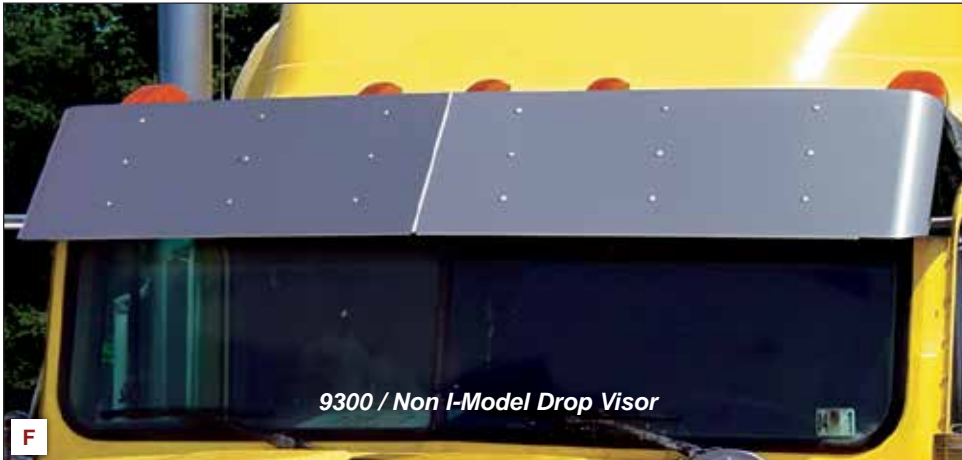

9300 / Non I-Model Drop Visor

F

DROP VISORS FOR 9300 / 9400 NON I-MODEL WITH WIPERS ON BOTTOM OF WINDSHIELD Replaces factory fiberglass or stainless visor. Fits trucks with wipers on the bottom of windshield. Does not fit daycab, high rise sleeper cabs, or trucks with aluminum roofcap. [1989-1999] (Kit)

F. 13.5" Drop Visor	55200	N55200
13.5" Louvered Drop Visor	55200L	N55200L
Monster Drop Bow-Tie Visor	55201	N55201
11" Drop Visor	55202	N55202
11" Louvered	55202L	N55202L
Regular Drop Bow-Tie Visor	55203	N55203