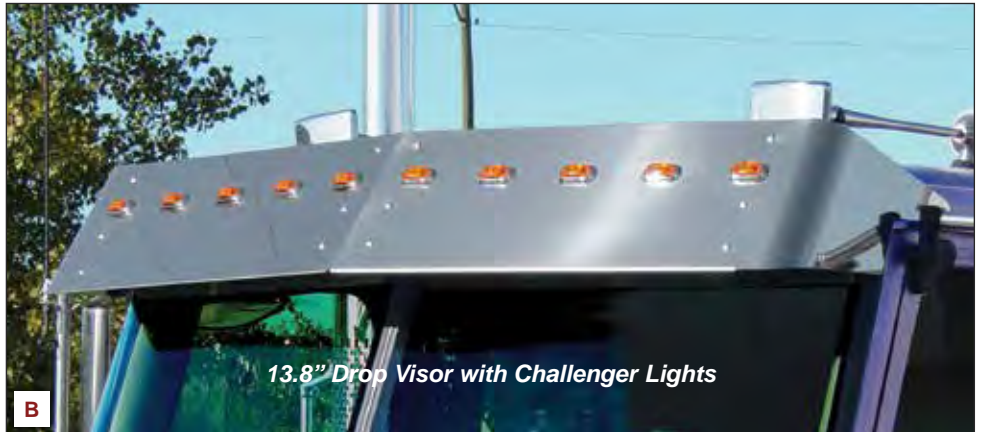

15" DROP VISORS FITS I-MODEL 5500I, 5600I, 5900I, 9100I, 9200I, 9400I & 9900I CABS WITH HI-RISE / SKY-RISE PRO SLEEPERS
Replaces factory fiberglass or stainless visor.
(Kit)

	Blank (0)	55000	N55000
	SuperNova (8)	55001	N55001
	Crew (8)	55003	N55003
A.	2" Round Flat (10)	55004B	N55004B
	2" Round Beehive (10)	55005B	N55005B
	Challenger (10)	55009B	N55009B
	Bulls-Eye (10)	55010B	N55010B
	3/4" Button (10)	55010GB	N55010GB
	Fusion (10)	55011BC	N55011BC
	M1 (8)	55001M1	N55001M1
	M3 (10)	55004M3	N55004M3
	M5 (10)	55009M5	N55009M5
	Mini (10)	55009MN	N55009MN

15" Drop Visor with 2" Round Flat Lights

13.8" DROP VISORS FITS I-MODEL CABS WITH LO-ROOF PRO SLEEPERS
Replaces factory fiberglass or stainless visor.
Will not fit Day Cabs. (Kit)

	Blank (0)	55100	N55100
	SuperNova (8)	55101	N55101
	Crew (8)	55103	N55103
	2" Round Flat (10)	55104B	N55104B
	2" Round Beehive (10)	55105B	N55105B
B.	Challenger (10)	55109 B	N55109B
	Bulls-Eye (10)	55110B	N55110B
	3/4" Button (10)	55110GB	N55110GB
	Fusion (10)	55111BC	N55111BC
	M1 (8)	55101M1	N55101M1
	M3 (10)	55104M3	N55104M3
	M5 (10)	55109M5	N55109M5
	Mini (10)	55109MN	N55109MN