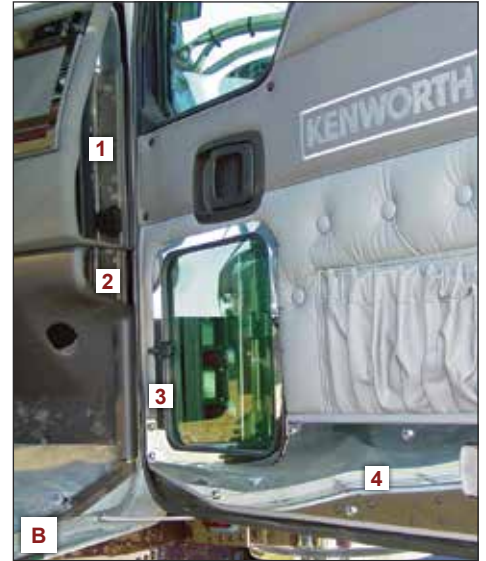

DRIVER SIDE TRIMS [2002-2004] (Each)

1. **A.**
2. 1 - Driver Side Upper End Dash Trim
     42957   N42957

   - 2 - Ignition Panel with 4 Switch Holes (Kit)
     42960   N42960

   - 3 - Driver Side Lower End Dash Trim
     42958   N42958

   - 4 - Steering Column Cover
     42961   N42961

PASSENGER SIDE TRIMS [2002-2004] (Each)

1. **B.**
2. 1 - Passenger Side Upper End Dash Trim
     42953   N42953

   - 2 - Passenger Side Lower End Dash Trim
     42954   N42954

   - 3 - Interior View Window Trim for Daylite Door
     42932   N42932

   - 4 - Interior Lower Door Panels for Daylite Door (Pair)
     42933   N42933