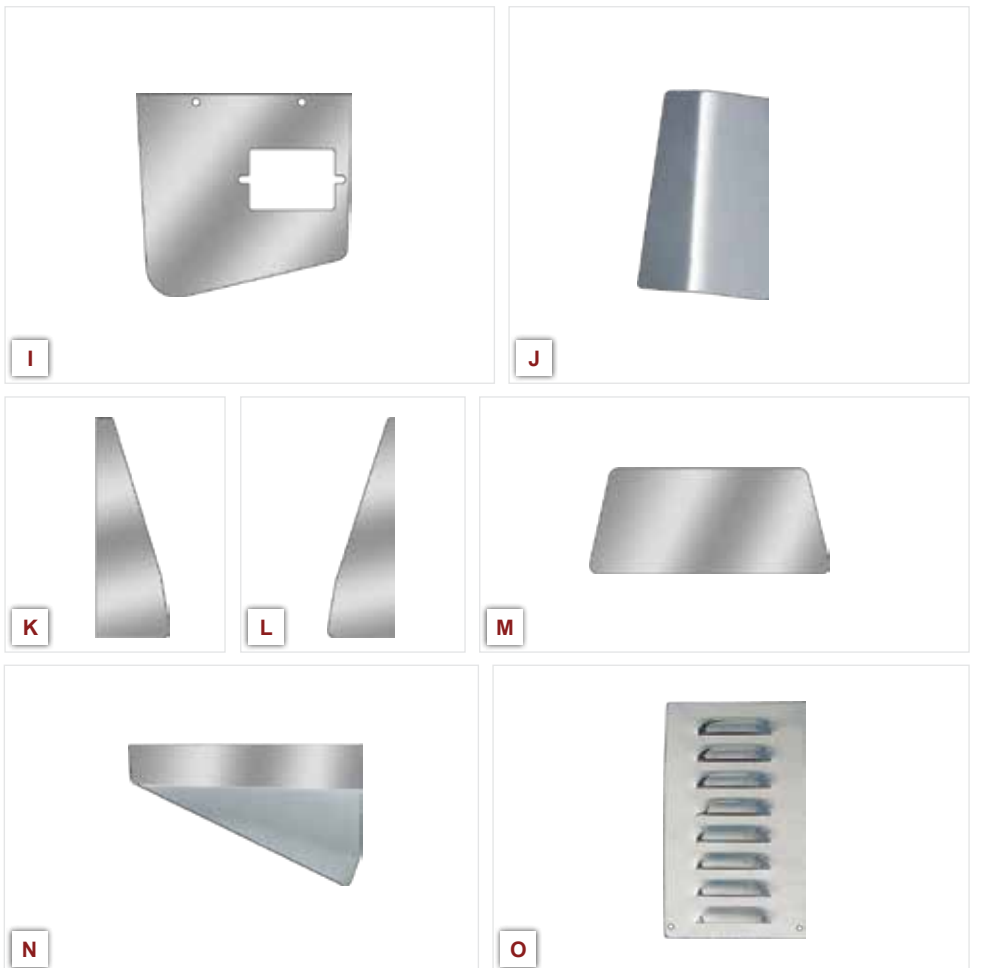

To keep your equipment looking great use RoadWorks Detail Products, seen on pages 314-317.