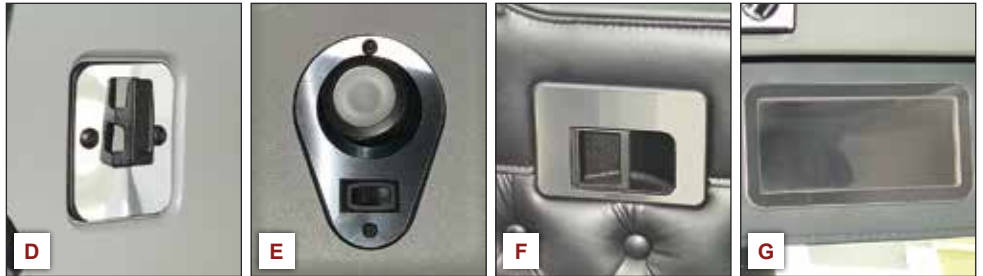

CONSOLE TRIMS (Each)

1. 1 - Clothes Hanger Trim [2004 & Earlier]
   42934 N42934
2. ---
3. Map Light Trim [2004 & Earlier]
   42935 N42935
4. ---
5. Interior Daylite Door Handle Trims [2002-2004] (Pair)
   42948 N42948
6. ---
7. Passengers Side Visor Mirror Trim [2004 & Earlier]
   42936 N42936

1. **H.** 1 - Heater Control Cover with Cut-outs for Lettering
   42931 N42931
2. ---
3. 2 - Air Valve Dash Trim
   42918 N42918

HEADLINER TRIMS [2001 & Earlier] (Each)

1. Drivers Side Ash Tray Cover and Surround Trim
   42927 N42927
2. ---
3. Side of Console Trim
   42905 N42905
4. ---
5. Driver Side End Dash Trim
   42916 N42916
6. ---
7. Passenger Side End Dash Trim
   42907 N42907
8. ---
9. W900L Upper Console Trim
   42903 N42903
10. ---
11. Top of Console Trim
    42906 N42906
12. ---
13. Louvered Fuse Box Cover, 11.5" x 7.13"
    42919 N42919