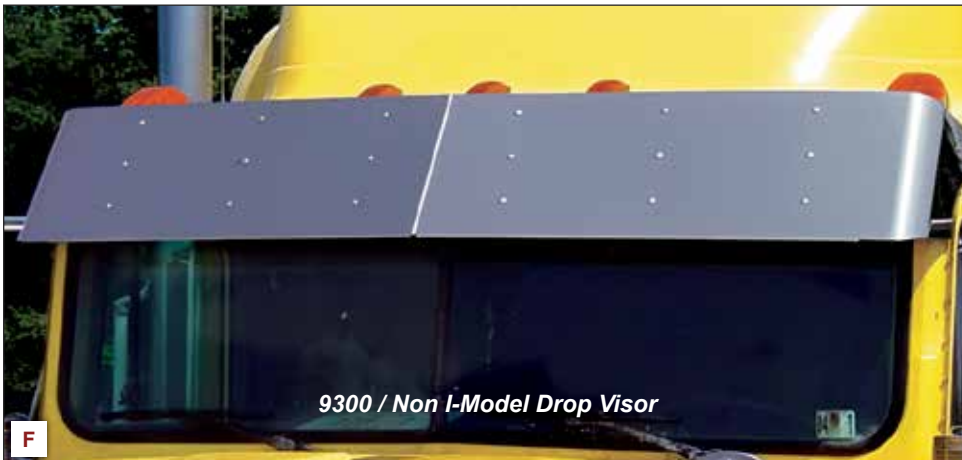

9300 / Non I-Model Drop Visor

F

DROP VISORS FOR 9300 / 9400 NON I-MODEL WITH WIPERS ON BOTTOM OF WINDSHIELD Replaces factory fiberglass or stainless visor. Fits trucks with wipers on the bottom of windshield. Does not fit daycab, high rise sleeper cabs, or trucks with aluminum roofcap. [1989-1999] (Kit)

F. 13.5" Drop Visor	55200	N55200
13.5" Louvered Drop Visor	55200L	N55200L
Monster Drop Bow-Tie Visor	55201	N55201
11" Drop Visor	55202	N55202
11" Louvered	55202L	N55202L
Regular Drop Bow-Tie Visor	55203	N55203