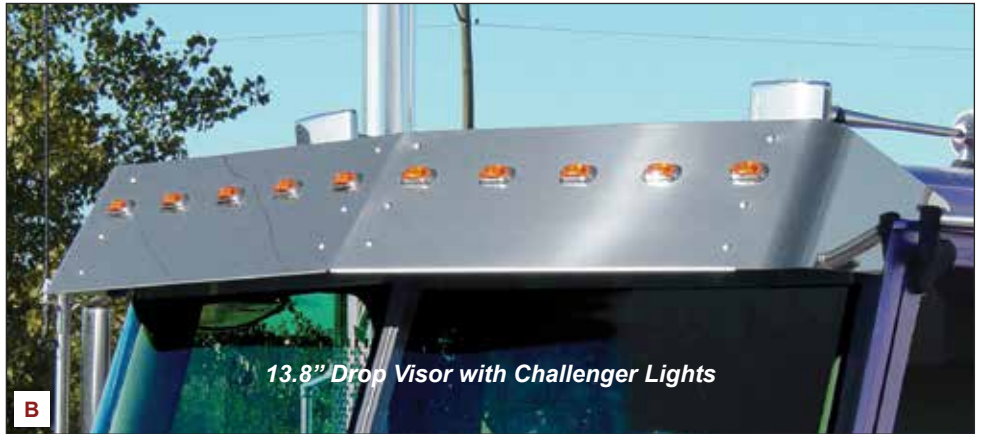

13.8" Drop Visor with Challenger Lights

12.5" DROP VISORS FITS LONESTAR AND PROSTAR WITH HI-RISE PRO SLEEPERS
Replaces factory fiberglass or stainless visor.
(Kit)

	Blank (0)	55220	N55220
	SuperNova (8)	55221	N55221
	Crew (8)	55223	N55223
	2" Round Flat (10)	55224B	N55224B
	2" Round Beehive (10)	55225B	N55225B
	Challenger (10)	55229B	N55229B
	Bulls-Eye (10)	55230B	N55230B
C.	Bulls-Eye (10) ID Pattern	55230BID	N55230BID
	3/4" Button (10)	55230GB	N55230GB
	Fusion (10)	55231BC	N55231BC
	M1 (8)	55221M1	N55221M1
	M3 (10)	55224M3	N55224M3
	M5 (10)	55229M5	N55229M5
	Mini (10)	55229MN	N55229MN