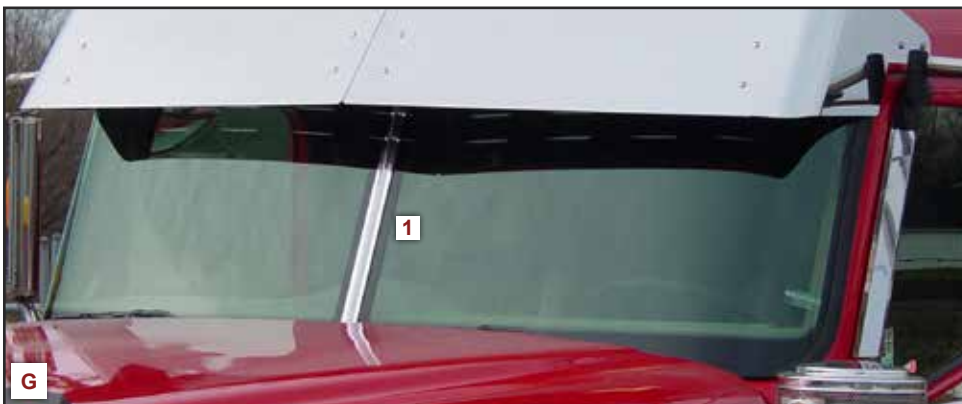

G

DROP VISORS FOR 9300 / 9400 NON I-MODEL WITH WIPERS ON TOP OF WINDSHIELD Replaces factory fiberglass or stainless visor. Fits trucks with wipers on the top of windshield. Does not fit daycab, high rise sleeper cabs, or trucks with aluminum roofcap. [1989-1999] (Kit)

13.5" Drop Visor	55190	N55190
13.5" Louvered Drop Visor	55190L	N55190L
Monster Drop Bow-Tie Visor	55191	N55191
11" Drop Visor	55192	N55192
11" Louvered Drop Visor	55192L	N55192L
Regular Drop Bow-Tie Visor	55193	N55193

G. 1 - I-Model Cab 2-piece Windshield Center Post Trim (Each)
50123 N50123