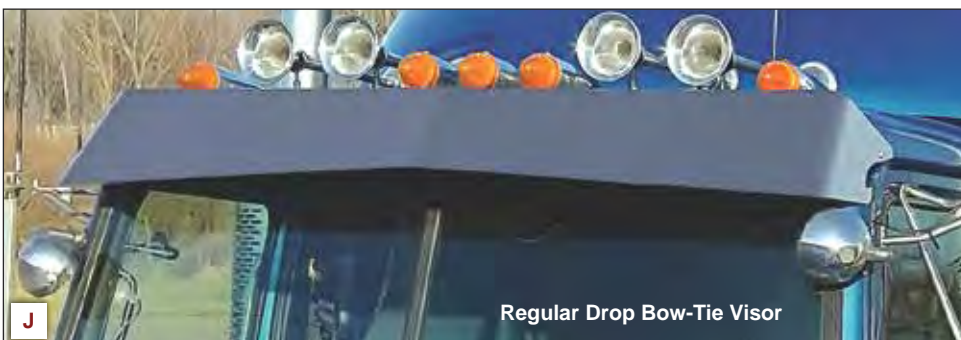

N *The part numbers beginning with 'N' in the right-sided column designate 304 stainless material. 304 stainless has enhanced corrosion resistance.