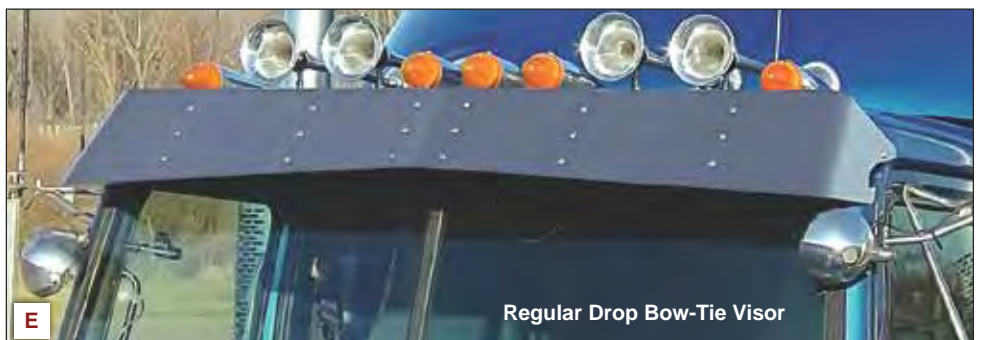

### DOOR MOUNTED MIRRORS [1997 & Newer]

<b>B.</b> 13.5" Drop Visor	<b>65000</b>	<b>N65000</b>
13.5" Louvered Drop Visor	<b>65000L</b>	<b>N65000L</b>
<b>C.</b> Monster Drop Bow-Tie Visor	<b>65001</b>	<b>N65001</b>
<b>D.</b> 12" Drop Visor	<b>65003</b>	<b>N65003</b>
12" Louvered Drop Visor	<b>65003L</b>	<b>N65003L</b>
<b>E.</b> Regular Drop Bow-Tie Visor	<b>65004</b>	<b>N65004</b>

13.5" Drop Visor Door Mount Mirrors

Monster Drop Bow-Tie Visor

12" Drop Visor

Regular Drop Bow-Tie Visor

**4900 SERIES VISORS**

Fits Flat Top truck with 5 brackets, cab mount mirrors, and factory visor.

Does not fit trucks with Stratosphere sleepers. Does not fit Heritage Cab. (Kit)