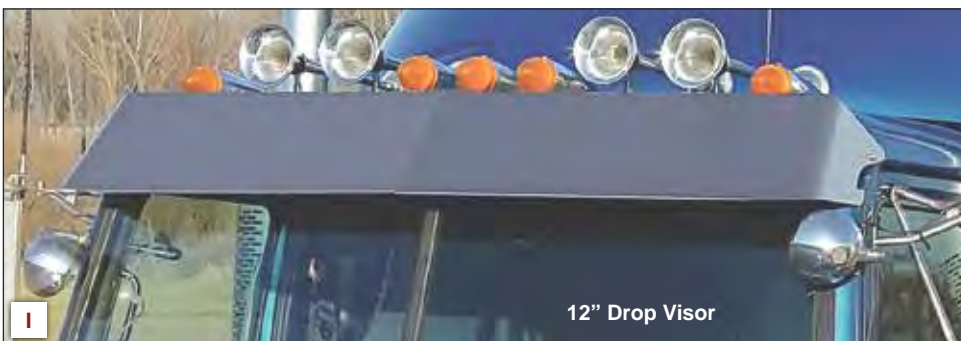

N *The part numbers beginning with 'N' in the right-sided column designate 304 stainless material. 304 stainless has enhanced corrosion resistance.