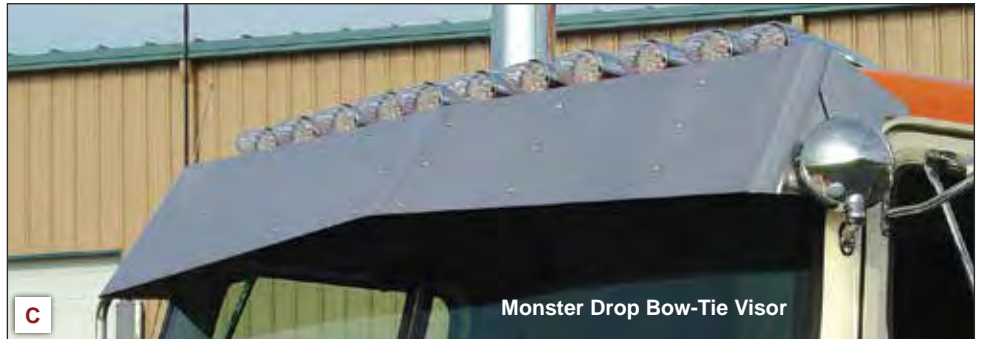

13.5" Drop Visor Door Mount Mirrors