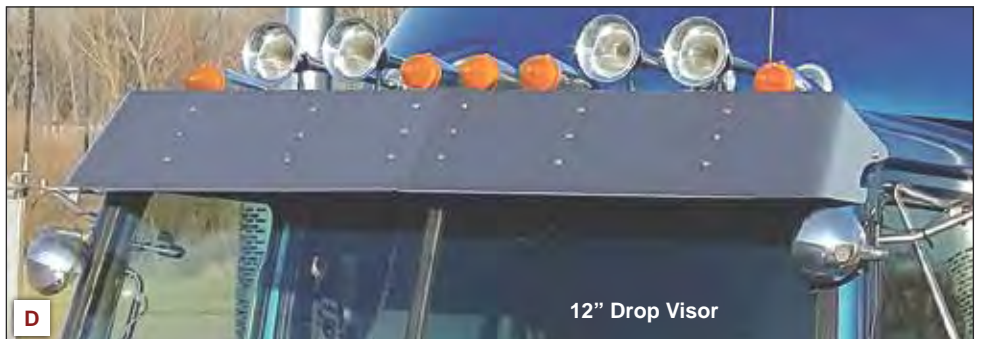

### DOOR MOUNTED MIRRORS [1997 & Newer]

<b>B.</b> 13.5" Drop Visor	<b>65000</b>	<b>N65000</b>
13.5" Louvered Drop Visor	<b>65000L</b>	<b>N65000L</b>
<b>C.</b> Monster Drop Bow-Tie Visor	<b>65001</b>	<b>N65001</b>
<b>D.</b> 12" Drop Visor	<b>65003</b>	<b>N65003</b>
12" Louvered Drop Visor	<b>65003L</b>	<b>N65003L</b>
<b>E.</b> Regular Drop Bow-Tie Visor	<b>65004</b>	<b>N65004</b>

13.5" Drop Visor Door Mount Mirrors

Monster Drop Bow-Tie Visor

12" Drop Visor

Regular Drop Bow-Tie Visor

**4900 SERIES VISORS**

Fits Flat Top truck with 5 brackets, cab mount mirrors, and factory visor.

Does not fit trucks with Stratosphere sleepers. Does not fit Heritage Cab. (Kit)