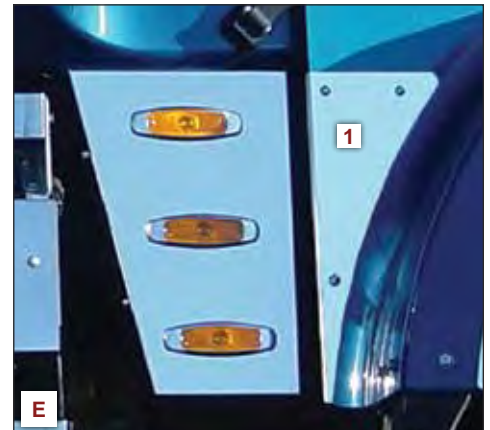

LOWMAX COWLS

Blank (0)	61080	N61080
Supernova (10)	61081	N61081
Crew (10)	61083	N61083
2" Round Flat (10)	61084B	N61084B
2" Round Beehive (10)	61085B	N61085B
Challenger (10)	61089B	N61089B
Bulls-Eye (10)	61090B	N61090B
3/4" Button (10)	61090GB	N61090GB
B. Fusion (10)	61091BC	N61091BC
M1 (10)	61081M1	N61081M1
M3 (10)	61084M3	N61084M3
M5 (10)	61089M5	N61089M5
Mini (10)	61089MN	N61089MN

CONSTELLATION COWLS

Blank (0)	61060	N61060
C. Supernova (6)	61061	N61061
Crew (6)	61063	N61063
2" Round Flat (6)	61064B	N61064B
2" Round Beehive (6)	61065B	N61065B
Challenger (6)	61069B	N61069B
Bulls-Eye (6)	61070B	N61070B
3/4" Button (6)	61070GB	N61070GB
Fusion (6)	61071BC	N61071BC
M1 (6)	61061M1	N61061M1
M3 (6)	61064M3	N61064M3
M5 (6)	61069M5	N61069M5
Mini (6)	61069MN	N61069MN

CONSTELLATION / LOWMAX CAB PANELS

With passenger side heater plug hole

Blank (0)	66000	N66000
Supernova (8)	66001	N66001
Crew (8)	66003	N66003
2" Round Flat (14)	66004B	N66004B
2" Round Beehive (14)	66005B	N66005B
Challenger (14)	66009B	N66009B
Bulls-Eye (14)	66010B	N66010B
3/4" Button (14)	66010GB	N66010GB
Fusion (14)	66011BC	N66011BC
M1 (8)	66001M1	N66001M1
M3 (14)	66004M3	N66004M3
M5 (14)	66009M5	N66009M5
Mini (14)	66009MN	N66009MN

HOOD EXTENSION PANELS (Pair)

D. 1 - Lowmax	60700	N60700

HOOD EXTENSION PANELS (Pair)

E. 1 - Constellation	60701	N60701