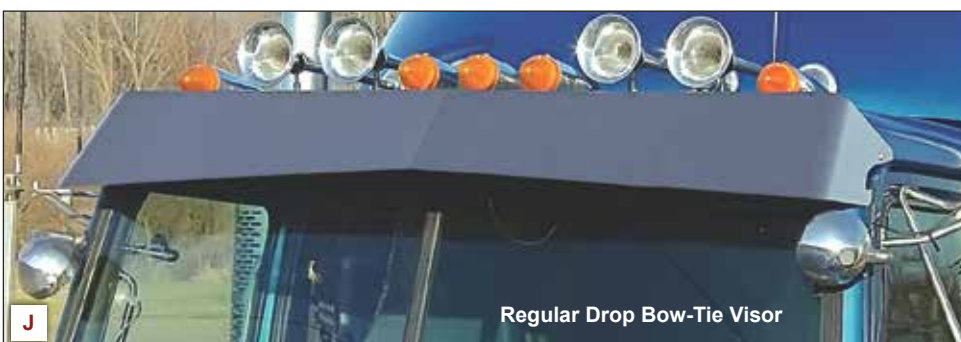

N *The part numbers beginning with 'N' in the right-sided column designate 304 stainless material. 304 stainless has enhanced corrosion resistance.