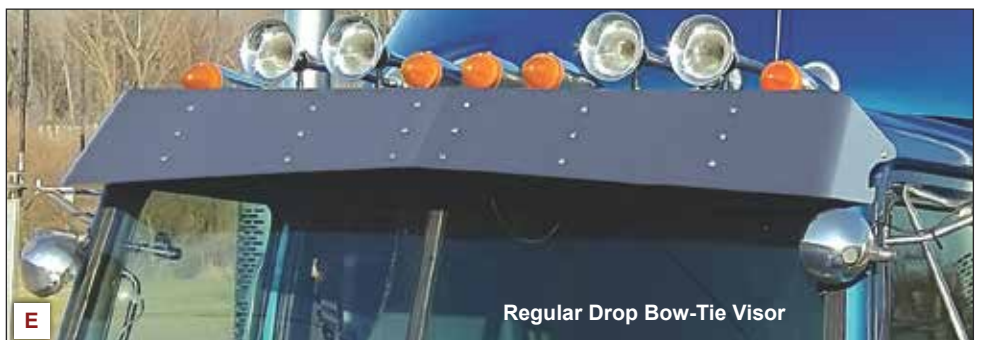

13.5" Drop Visor Door Mount Mirrors

Monster Drop Bow-Tie Visor

12" Drop Visor

Regular Drop Bow-Tie Visor

4900 SERIES VISORS

Fits Flat Top truck with 5 brackets, cab mount mirrors, and factory visor.

Does not fit trucks with Stratosphere sleepers. Does not fit Heritage Cab. (Kit)