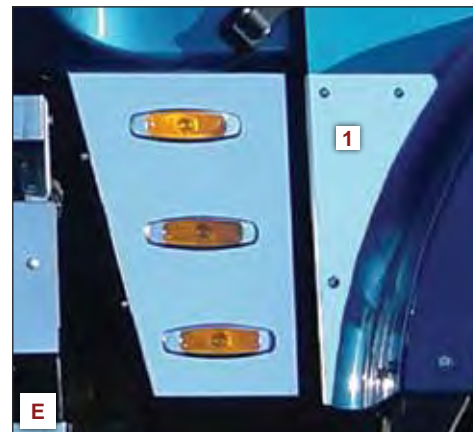

LOWMAX COWLS

Blank (0)	61080	N61080
Supernova (10)	61081	N61081
Crew (10)	61083	N61083
2" Round Flat (10)	61084B	N61084B
2" Round Beehive (10)	61085B	N61085B
Challenger (10)	61089B	N61089B
Bulls-Eye (10)	61090B	N61090B
3/4" Button (10)	61090GB	N61090GB
B. Fusion (10)	61091BC	N61091BC
M1 (10)	61081M1	N61081M1
M3 (10)	61084M3	N61084M3
M5 (10)	61089M5	N61089M5
Mini (10)	61089MN	N61089MN

CONSTELLATION COWLS

Blank (0)	61060	N61060
C. Supernova (6)	61061	N61061
Crew (6)	61063	N61063
2" Round Flat (6)	61064B	N61064B
2" Round Beehive (6)	61065B	N61065B
Challenger (6)	61069B	N61069B
Bulls-Eye (6)	61070B	N61070B
3/4" Button (6)	61070GB	N61070GB
Fusion (6)	61071BC	N61071BC
M1 (6)	61061M1	N61061M1
M3 (6)	61064M3	N61064M3
M5 (6)	61069M5	N61069M5
Mini (6)	61069MN	N61069MN

CONSTELLATION / LOWMAX CAB PANELS

With passenger side heater plug hole

Blank (0)	66000	N66000
Supernova (8)	66001	N66001
Crew (8)	66003	N66003
2" Round Flat (14)	66004B	N66004B
2" Round Beehive (14)	66005B	N66005B
Challenger (14)	66009B	N66009B
Bulls-Eye (14)	66010B	N66010B
3/4" Button (14)	66010GB	N66010GB
Fusion (14)	66011BC	N66011BC
M1 (8)	66001M1	N66001M1
M3 (14)	66004M3	N66004M3
M5 (14)	66009M5	N66009M5
Mini (14)	66009MN	N66009MN

HOOD EXTENSION PANELS (Pair)

D. 1 - Lowmax	60700	N60700

HOOD EXTENSION PANELS (Pair)

E. 1 - Constellation	60701	N60701