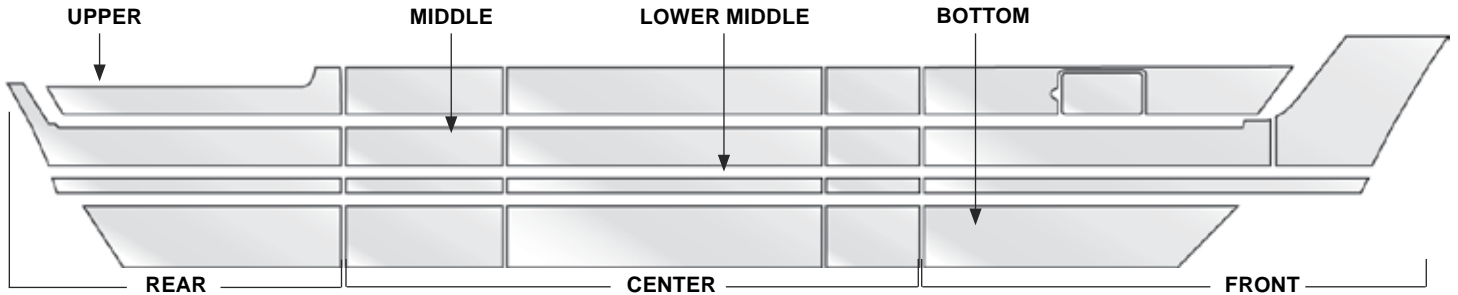

See page 4 for Visors.

See page 10 for Grilles.

See page 26 for Front License Plate Holders.

See page 9 for Above Door Trims.

For lighted Fairings call RoadWorks Customer Service at 1-800-448-8741 with your dimensions.

For lighted Fairings call RoadWorks Customer Service at 1-800-448-8741 with your dimensions.

FLD FAIRING TRIMS

All upper fairing trims are design and manufactured with a 1.25" lip. The front upper fairing trim includes scuff plates & fuel door cover. For your upper middle fairing trims with lights call RoadWorks customer service at 1-800-448-8741.