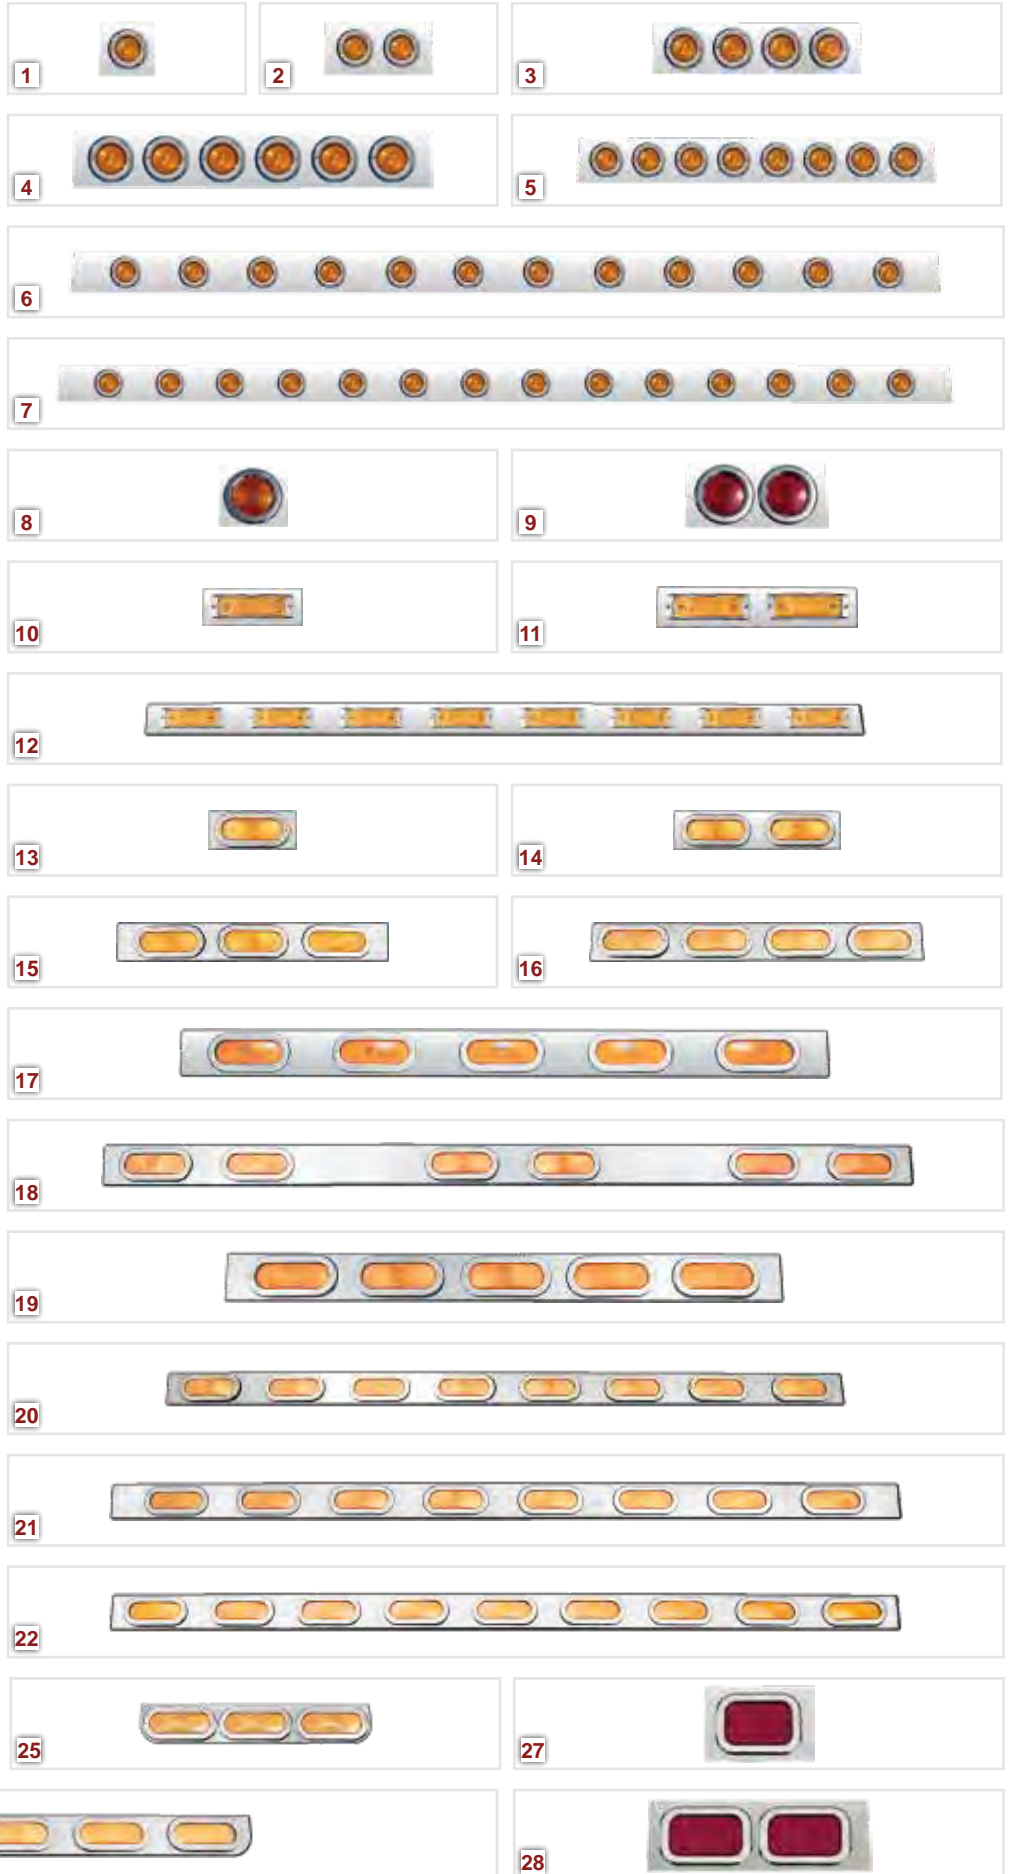

CHANNELS WITH 2" ROUND LIGHTS

4" face, 2" top lip and 3/8" bottom lip, available in red and Beehive style lights. (Each)

1 - 4" (1)	10521B	N10521B
2 - 8" (2)	10522B	N10522B
3 - 16" (4)	10524B	N10524B
4 - 24" (6)	10526B	N10526B
5 - 32" (8)	10528B	N10528B
6 - 86" (12)	10529B	N10529B
7 - 94" (14)	10530B	N10530B

10 - 9" (1)	10571	N10571
11 - 18" (2)	10572	N10572
12 - 86" (8)	10578	N10578

CHANNELS W/ OVAL LIGHTS (Each)

4" face, 2" top lip, 3/8" bottom lip, available in red.

13 - 9" (1)	10551B	N10551B
14 - 18" (2)	10552B	N10552B
15 - 30" (3)	10553B	N10553B
16 - 36" (4)	10554B	N10554B
17 - 60" (5)	10555B	N10555B
18 - 86" (6)	10556B	N10556B
19 - 48" (5)	10557B	N10557B
20 - 86" (8)	10558B	N10558B
21 - 94" (8)	10559B	N10559B
22 - 94" (9)	10560B	N10560B

CONTOURED CHANNELS W/ OVAL LIGHTS

4" face, 1 1/2" top lip, 3/8" bottom lip, available in red. (Each)

23 - 8 1/4" (1)	11551B	N11551B
24 - 16 1/2" (2)	11552B	N11552B
25 - 24 3/4" (3)	11553B	N11553B
33" (4)	11554B	N11554B
41 1/4" (5)	11555B	N11555B
49 1/2" (6)	11556B	N11556B
26 - 48" (5)	11557B	N11557B

CHANNELS W/ RECTANGULAR LIGHTS

Channels 6" face, 1 1/2" top lip, 1/2" bottom lip, available in red. (Each)

27 - 8" (1)	10531B	N10531B
28 - 16" (2)	10532B	N10532B

See page 353 for information on ordering Millennium Glo Series lights on any RoadWorks lighted part.