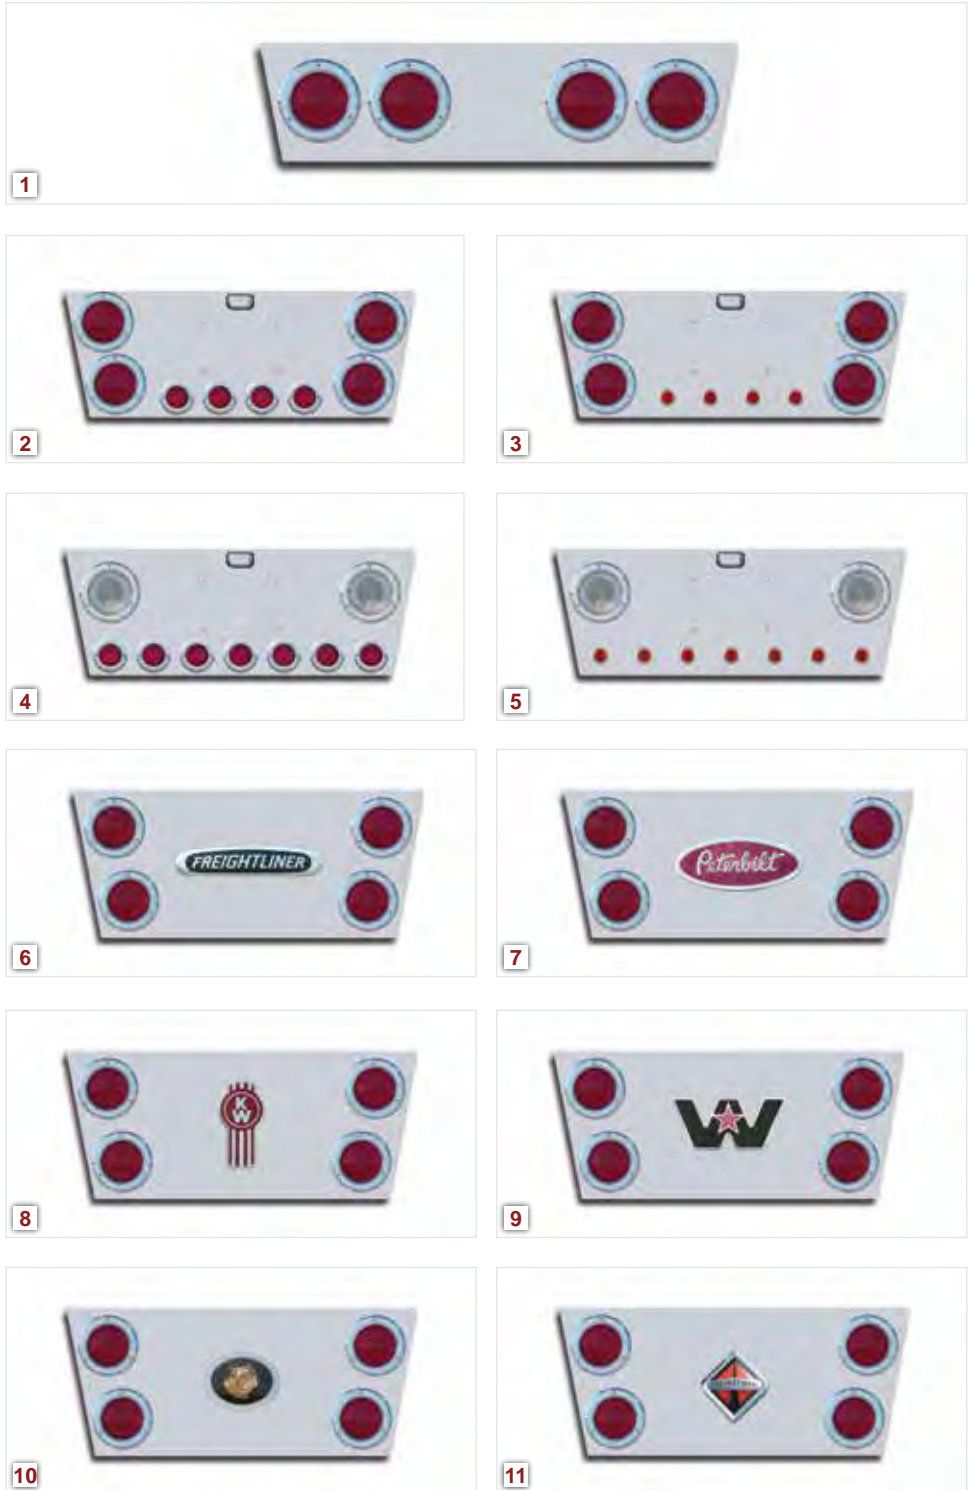

3 - (4) (4) 4" Round Lights,, License Plate Light and Holes, (4) Bulls-Eye Lights and Bezels
11857B N11857B

(4) (4) 4" Round Lights,, License Plate Light and Holes, (4) 3/4" Button Lights and Bezels
11857GB N11857GB

4 - (2) 4" Round Back Up Lights,, License Plate Light and Holes, (7) 2" Round Lights and Bezels
11711B N11711B

5 - (2) 4" Round Back Up Lights,, License Plate Light and Holes, (7) Bulls-Eye Lights and Bezels
11858B N11858B

(2) 4" Round Back Up Lights,, License Plate Light and Holes, (7) 3/4" Button Lights and Bezels
11858GB N11858GB

14" ANGLED REAR CENTER PANEL

Add a "-02" to your part number to order with a stainless steel back. Logo not included. Logos are only available from an authorized dealer. (Each)

6 - (4) 4" Round Lights, Bezels and Freightliner Logo Holes
11720B N11720B

7 - (4) 4" Round Lights, Bezels and Peterbilt Logo Holes
11722B N11722B

8 - (4) 4" Round Lights, Bezels and Kenworth Logo Holes
11724B N11724B

9 - (4) 4" Round Lights, Bezels and Western Star Logo Holes
11726B N11726B

10 - (4) 4" Round Lights, Bezels and Mack Logo Holes
11728B N11728B

11 - (4) 4" Round Lights, Bezels and International Logo Holes
11730B N11730B

STOP/TURN/TAIL WITH INTEGRATED BACKUP LIGHTS AVAILABLE FOR OVAL AND 4" ROUND LIGHTS

To order Stop/Turn/Tail with Integrated Backup lights, use -I on the end of the part number for the original part. Example: Use **11720B-I** to order for **11720B** above.