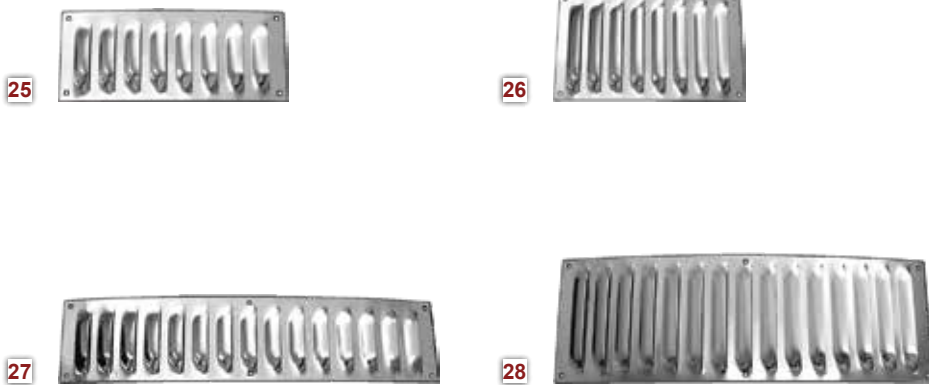

CUSTOM LOUVERED PANELS

Get any size Custom Louvered Panel made. Call RoadWorks Customer Service at 1-800-448-8741 for details about submitting your specifications.

LOUVERED TRIM PANEL (Each)

25.	4" X 10"	11209	N11209
26.	6" X 10"	11210	N11210
27.	4" X 18"	11217	N11217
28.	6" X 18"	11218	N11218

N *The part numbers beginning with 'N' in the right-sided column designate 304 stainless material. 304 stainless has enhanced corrosion resistance.