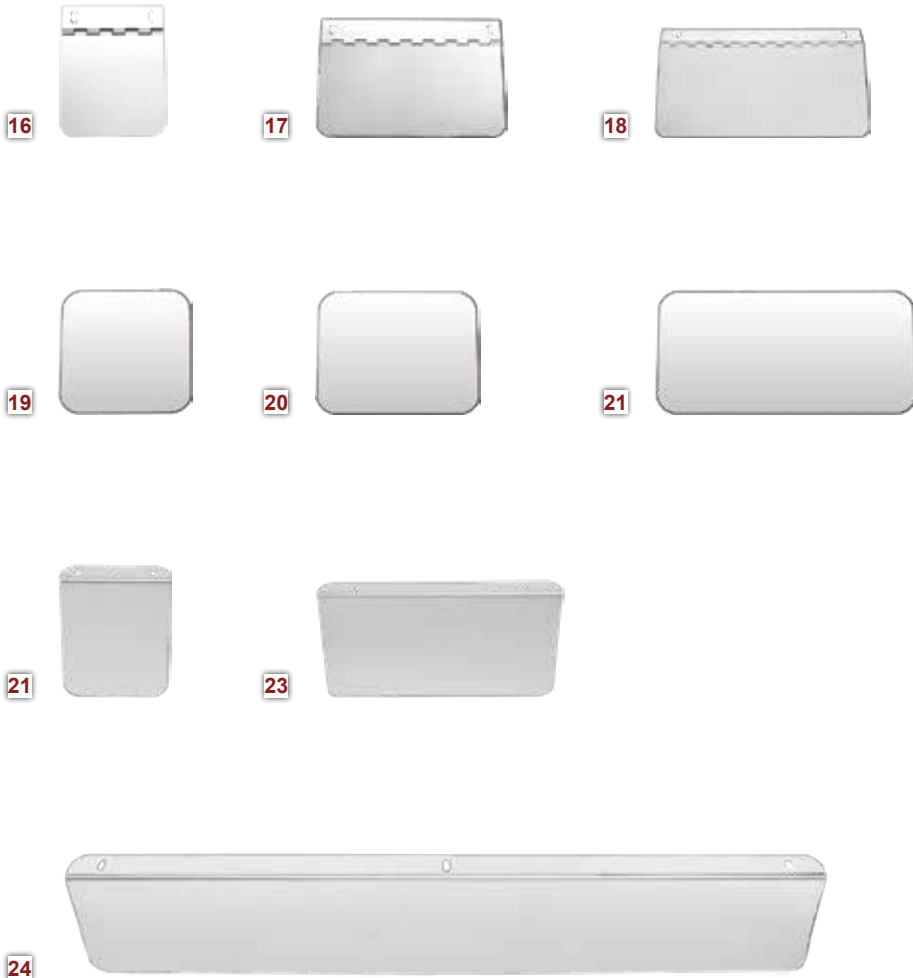

- 3 Plate Holder 45.5" with 2 M1 Lights
10177M1 N10177M1

- 4 Plate Holder 59.75" with 2 M1 Lights
10178M1 N10178M1

HINGED GULL WING LICENSE PLATE HOLDERS WITH LIGHTS

Hangs under bumper. (Each)

- 1 Plate Holder 13.5" with (1) Super Nova LED
12. 10187 N10187

- 2 Plate Holder 27.5" with (2) Super Nova LEDs
13. 10188 N10188

- 3 Plate Holder 42" with (3) Super Nova LEDs
14. 10189 N10189

- 4 Plate Holder 55.75" with (4) Super Nova LEDs
15. 10190 N10190

- 1 Plate Holder 13.5" with (2) M1 Lights
10187M1 N10187M1

- 2 Plate Holder 27.5" with (2) M1 Lights
10188M1 N10188M1

- 3 Plate Holder 42" with (3) M1 Lights
10189M1 N10189M1

- 4 Plate Holder 55.75" with (4) M1 Lights
10190M1 N10190M1

HINGED PERMIT PANELS (Each)