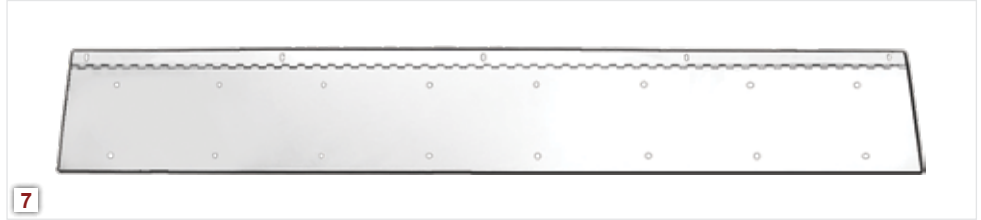

- 3 Plate Holder 45.5" with 2 M1 Lights
10177M1 N10177M1

- 4 Plate Holder 59.75" with 2 M1 Lights
10178M1 N10178M1

HINGED GULL WING LICENSE PLATE HOLDERS WITH LIGHTS

Hangs under bumper. (Each)

- 1 Plate Holder 13.5" with (1) Super Nova LED
12. 10187 N10187

- 2 Plate Holder 27.5" with (2) Super Nova LEDs
13. 10188 N10188

- 3 Plate Holder 42" with (3) Super Nova LEDs
14. 10189 N10189

- 4 Plate Holder 55.75" with (4) Super Nova LEDs
15. 10190 N10190

- 1 Plate Holder 13.5" with (2) M1 Lights
10187M1 N10187M1

- 2 Plate Holder 27.5" with (2) M1 Lights
10188M1 N10188M1

- 3 Plate Holder 42" with (3) M1 Lights
10189M1 N10189M1

- 4 Plate Holder 55.75" with (4) M1 Lights
10190M1 N10190M1

HINGED PERMIT PANELS (Each)