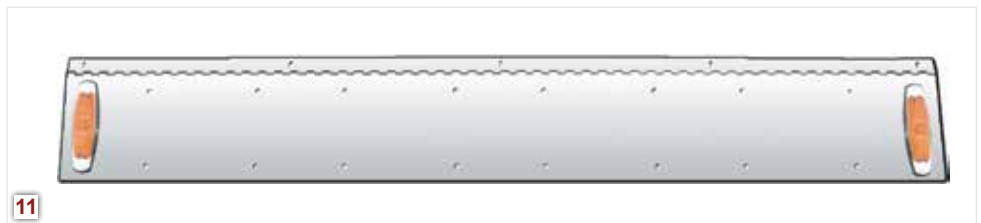

- 2 Plate Holder 27.5" with (2) Super Nova LEDs
13. 10188 N10188

- 3 Plate Holder 42" with (3) Super Nova LEDs
14. 10189 N10189

- 4 Plate Holder 55.75" with (4) Super Nova LEDs
15. 10190 N10190

- 1 Plate Holder 13.5" with (2) M1 Lights
10187M1 N10187M1

- 2 Plate Holder 27.5" with (2) M1 Lights
10188M1 N10188M1

- 3 Plate Holder 42" with (3) M1 Lights
10189M1 N10189M1

- 4 Plate Holder 55.75" with (4) M1 Lights
10190M1 N10190M1

HINGED PERMIT PANELS (Each)