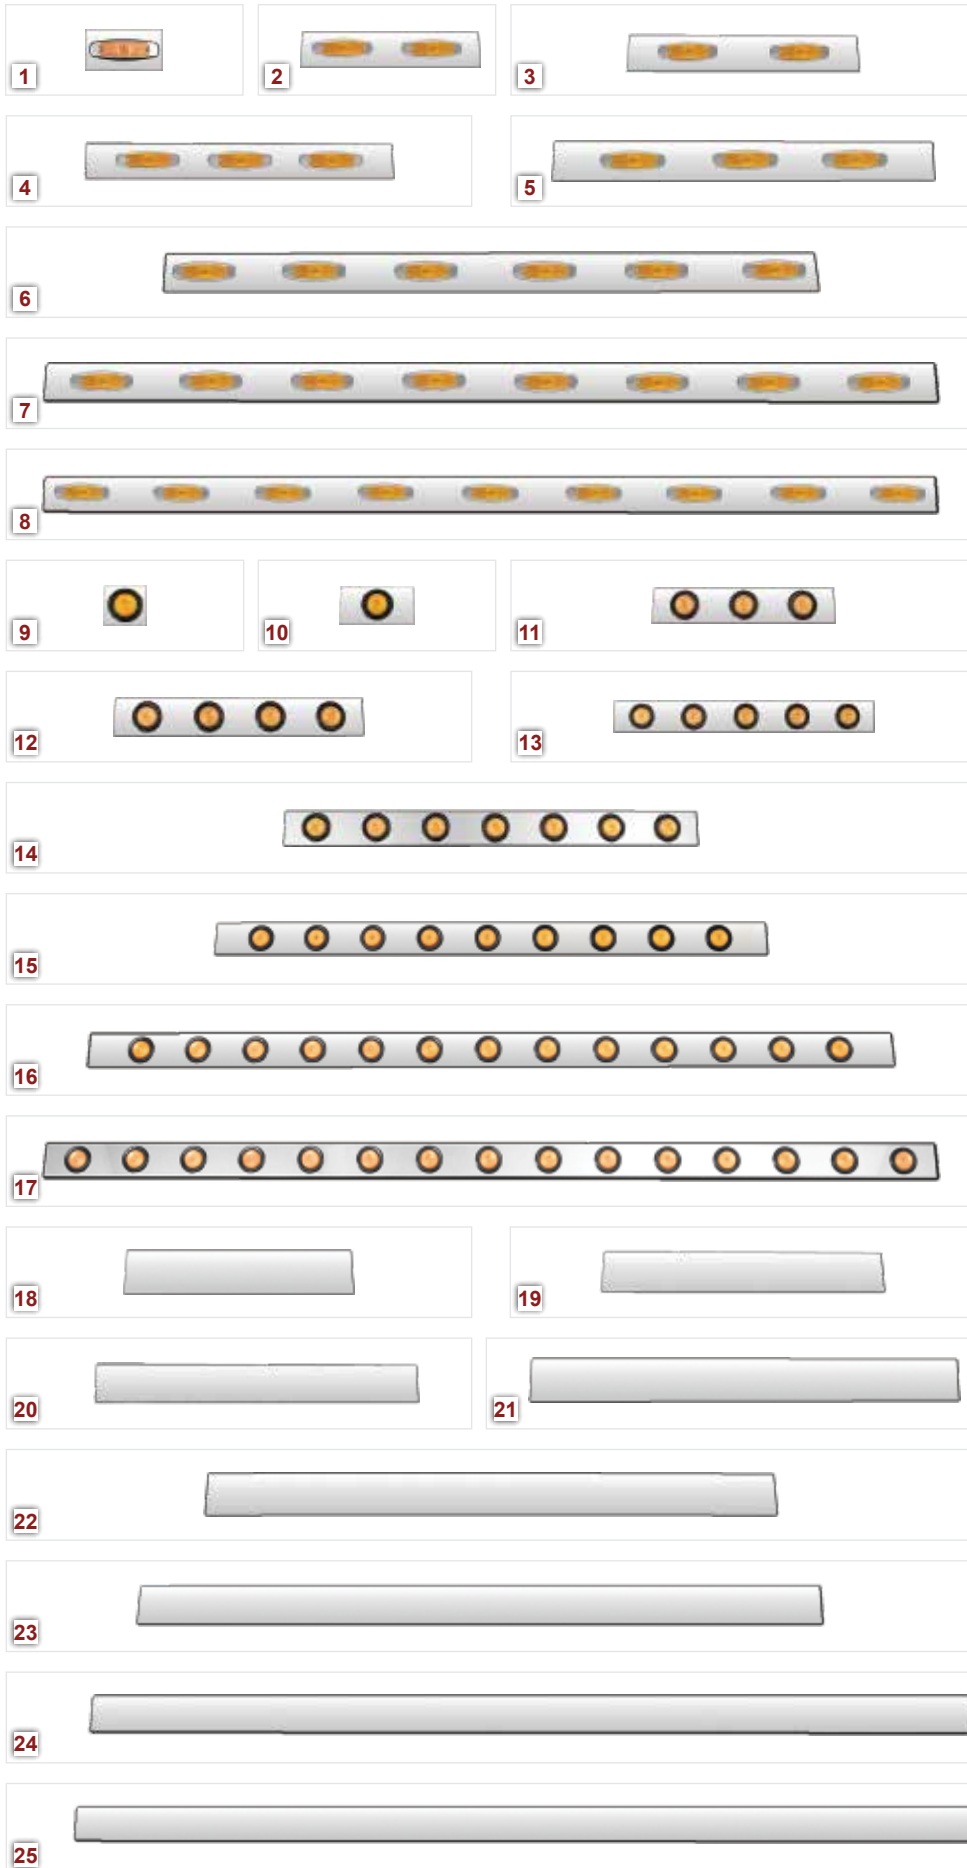

CHANNELS WITH LIGHTS

UNIVERSAL

CHANNELS WITH SUPERNOVA LIGHTS

3 1/2" face.
1" top lip, 3/8" bottom lip. (Each)

1 - 6 3/4" (1)	10301	N10301
2 - 18" (2)	10319	N10319
3 - 24" (2)	10325	N10325
4 - 30" (3)	10331	N10331
5 - 36" (3)	10337	N10337
42" (4)	10343	N10343
48" (5)	10349	N10349
6 - 60" (6)	10361	N10361
86" (8)	10387	N10387
7 - 88" (8)	10391	N10391
8 - 94" (9)	10395	N10395

CHANNELS WITH M1 LIGHTS

3 1/2" face.
1" top lip, 3/8" bottom lip. (Each)

6 3/4" (1)	10301M1	N10301M1
18" (2)	10319M1	N10319M1
24" (2)	10325M1	N10325M1
30" (3)	10331M1	N10331M1
36" (3)	10337M1	N10337M1
42" (4)	10343M1	N10343M1
48" (5)	10349M1	N10349M1
60" (6)	10361M1	N10361M1
86" (8)	10387M1	N10387M1
88" (8)	10391M1	N10391M1
94" (9)	10395M1	N10395M1

CHANNELS WITH 2" ROUND LIGHTS

3 1/2" face.
1" top lip, 3/8" bottom lip. Also available in red and Beehive style. (Each)

9 - 3 1/2" (1)	10300B	N10300B
10 - 6 3/4" (1)	10304B	N10304B
11 - 18" (3)	10320B	N10320B
12 - 24" (4)	10326B	N10326B
13 - 30" (5)	10332B	N10332B
36" (6)	10338B	N10338B
14 - 42" (7)	10344B	N10344B
48" (8)	10350B	N10350B
15 - 60" (9)	10362B	N10362B
16 - 86" (13)	10388B	N10388B
88" (14)	10392B	N10392B
17 - 94" (15)	10396B	N10396B

CHANNELS W/ RECTANGULAR LIGHTS

Channels 6" face, 1 1/2" top lip, 1/2" bottom lip, available in red. (Each)

27 - 8" (1)	10531B	N10531B
28 - 16" (2)	10532B	N10532B

See page 382 for information on ordering Millennium Glo Series lights on any RoadWorks lighted part.