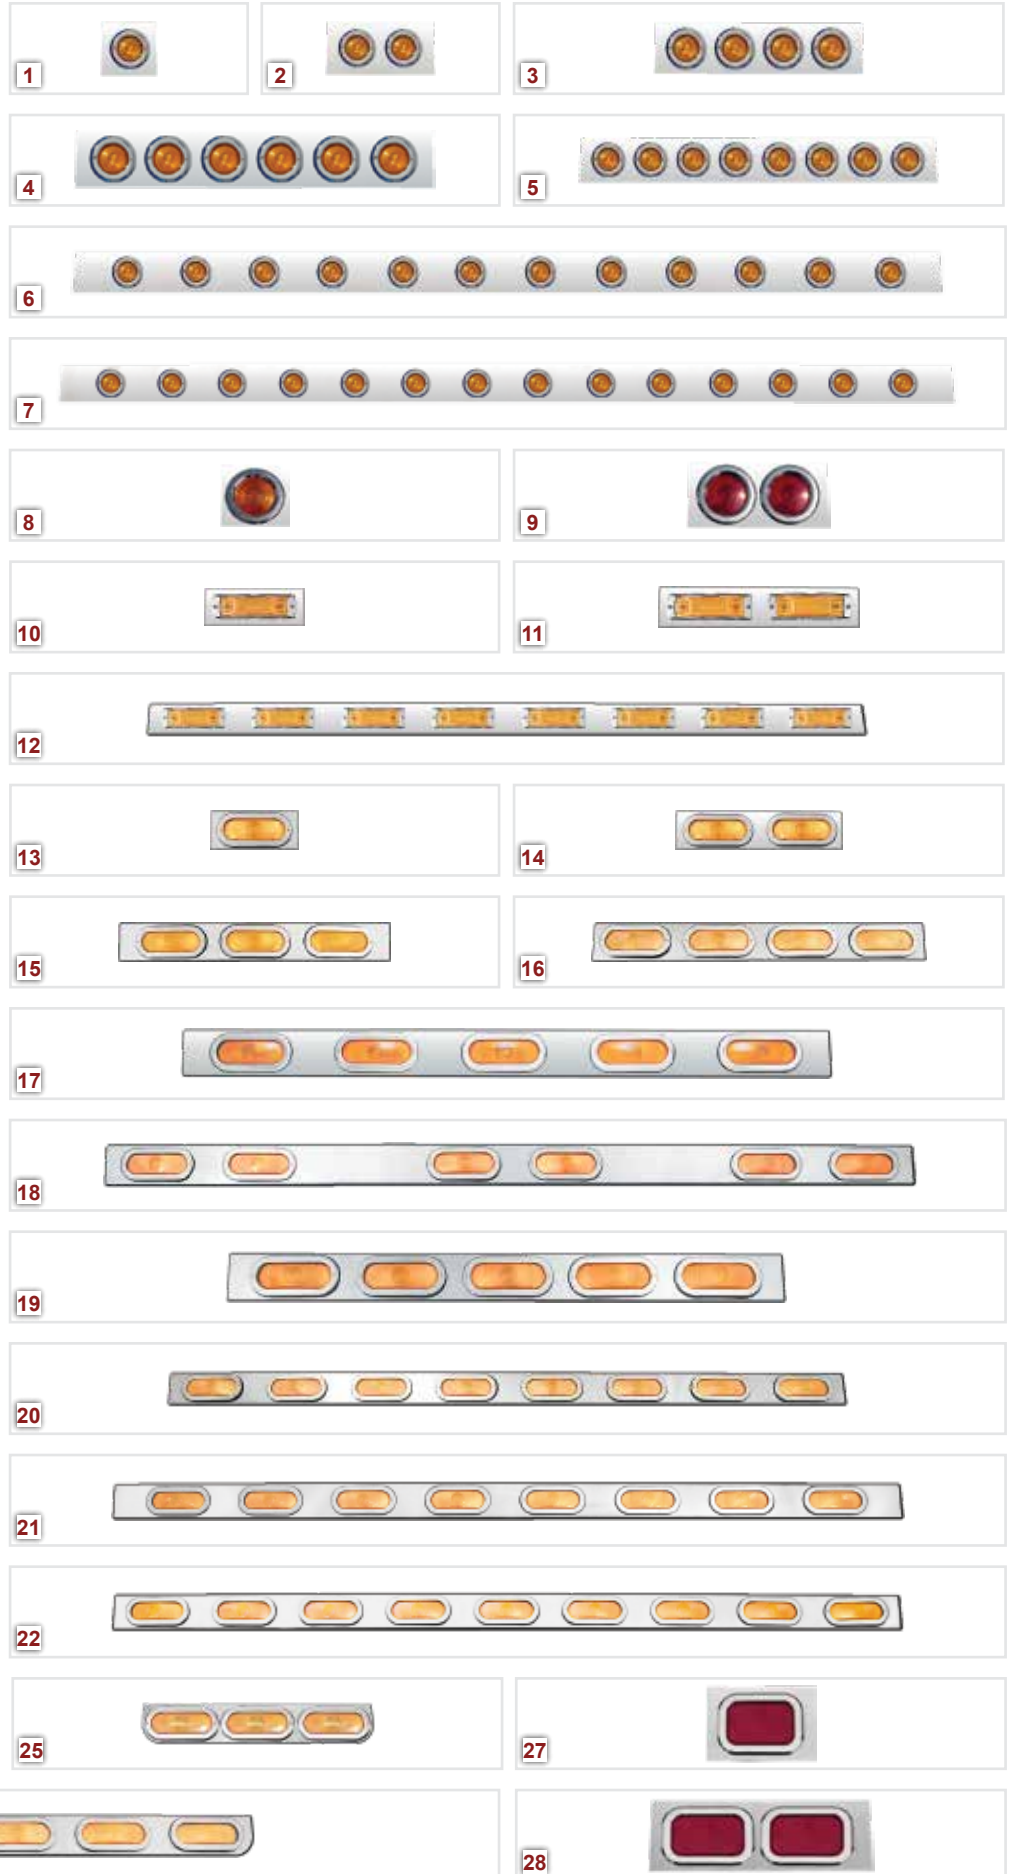

UNIVERSAL

CHANNELS WITH LIGHTS

CHANNELS WITH 2" ROUND LIGHTS

4" face, 2" top lip and 3/8" bottom lip, available in red and Beehive style lights. (Each)

1 - 4" (1)	10521B	N10521B
2 - 8" (2)	10522B	N10522B
3 - 16" (4)	10524B	N10524B
4 - 24" (6)	10526B	N10526B
5 - 32" (8)	10528B	N10528B
6 - 86" (12)	10529B	N10529B
7 - 94" (14)	10530B	N10530B

10 - 9" (1)	10571	N10571
11 - 18" (2)	10572	N10572
12 - 86" (8)	10578	N10578

CHANNELS W/ OVAL LIGHTS (Each)

4" face, 2" top lip, 3/8" bottom lip, available in red.

13 - 9" (1)	10551B	N10551B
14 - 18" (2)	10552B	N10552B
15 - 30" (3)	10553B	N10553B
16 - 36" (4)	10554B	N10554B
17 - 60" (5)	10555B	N10555B
18 - 86" (6)	10556B	N10556B
19 - 48" (5)	10557B	N10557B
20 - 86" (8)	10558B	N10558B
21 - 94" (8)	10559B	N10559B
22 - 94" (9)	10560B	N10560B

CONTOURED CHANNELS W/ OVAL LIGHTS

4" face, 1 1/2" top lip, 3/8" bottom lip, available in red. (Each)

23 - 8 1/4" (1)	11551B	N11551B
24 - 16 1/2" (2)	11552B	N11552B
25 - 24 3/4" (3)	11553B	N11553B
33" (4)	11554B	N11554B
41 1/4" (5)	11555B	N11555B
49 1/2" (6)	11556B	N11556B
26 - 48" (5)	11557B	N11557B

CHANNELS W/ RECTANGULAR LIGHTS

Channels 6" face, 1 1/2" top lip, 1/2" bottom lip, available in red. (Each)

27 - 8" (1)	10531B	N10531B
28 - 16" (2)	10532B	N10532B

See page 382 for information on ordering Millennium Glo Series lights on any RoadWorks lighted part.