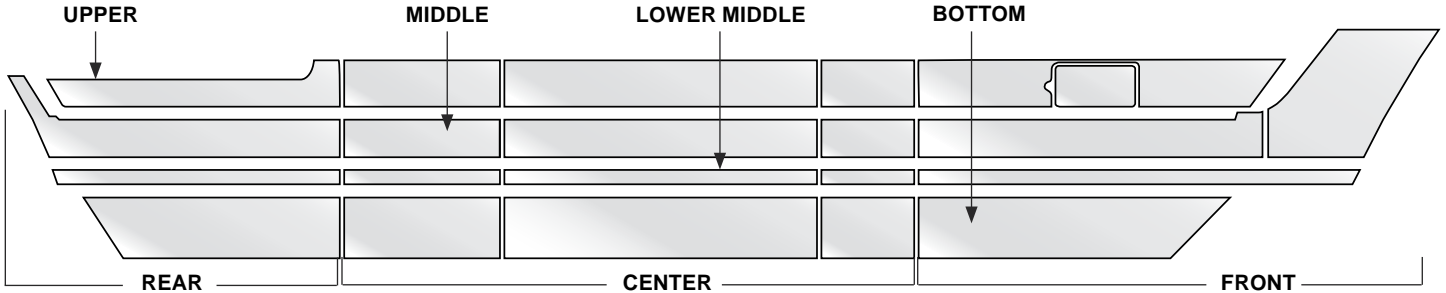

See page 14 for Grilles.

See page 30 for Front License Plate Holders.

See page 13 for Above Door Trims.

For lighted Fairings call RoadWorks Customer Service at 1-800-448-8741 with your dimensions.

For lighted Fairings call RoadWorks Customer Service at 1-800-448-8741 with your dimensions.

FLD FAIRING TRIMS

All upper fairing trims are design and manufactured with a 1.25" lip. The front upper fairing trim includes scuff plates & fuel door cover. For your upper middle fairing trims with lights call RoadWorks customer service at 1-800-448-8741.