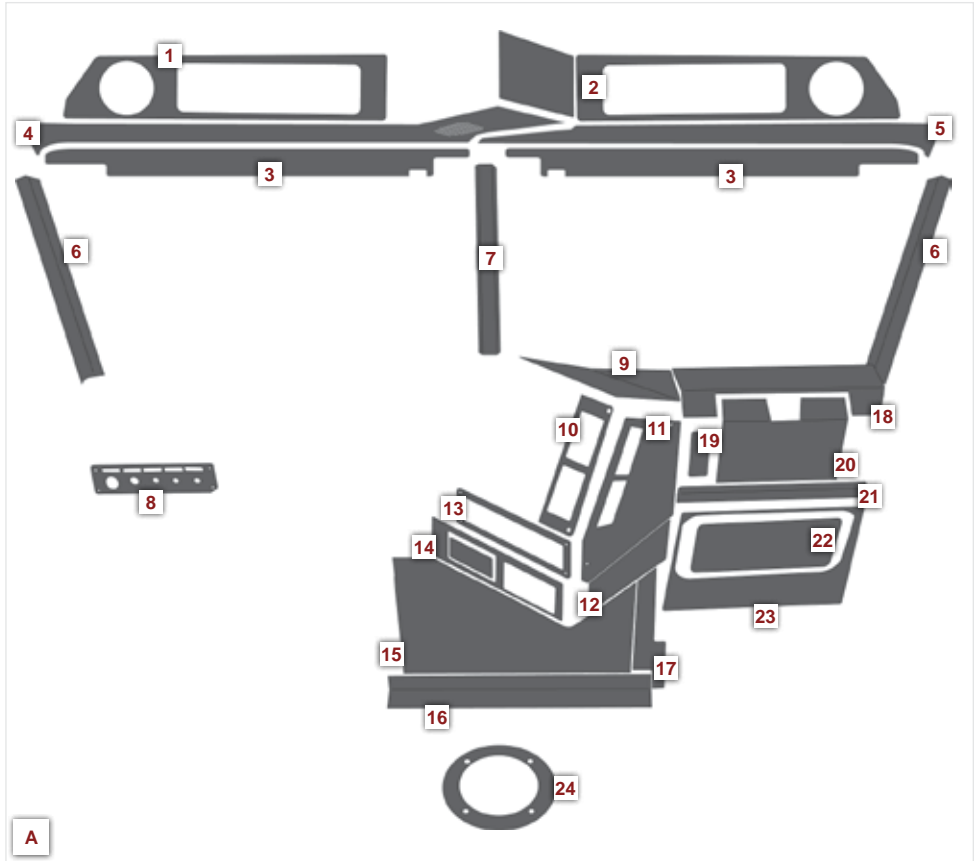

FREIGHTLINER INTERIOR TRIMS

Fits Classic / FLD. (Each)

- **A. 1 - Driver Side Headliner Speaker Trim**
  22903 N22903

- **2 - Passenger Side Headliner Speaker Trim (2-piece kit)**
  22904 N22904

- **3 - Above Visor Trim (Sold as pair)**
  22936 N22936

- **4 - Driver Side Lower Headliner Trim With speaker holes.**
  22934 N22934

- **5 - Passenger Side Lower Headliner Trim**
  22935 N22935

- **6 - Left and Right Pillar Trim (2-piece kit)**
  22919-11 N22919-11

- **7 - Windshield Divider**
  22913 N22913

- **8 - Ignition Switch Trim**
  22921 N22921

- **9 - Top of Dash Trim**
  22930 N22930

- **10 - Center Dash Vent Trim**
  22942 N22942

- **11 - Passenger Side Center Dash Vent Trim**
  22914 N22914

- **12 - Passenger Side Center Dash Lower Trim**
  22915 N22915

- **13 - AC / Heater Control Panel Trim**
  22925 N22925

- **14 - Console Ashtray Trim (Kit)**
  22918 N22918

- **15 - Fuse Door Trim**
  22908 N22908

- **16 - Lower Fuse Door Trim**
  22948 N22948

- **17 - Right of Fuse Door Trim**
  22944 N22944

- **18 - Above Glove Box Trim**
  22923 N22923

- **19 - Passenger Side Ashtray Trim**
  22902 N22902

- **20 - Glove Box Trim**
  22911 N22911

- **21 - Lower Glove Box Trim**
  22922 N22922

- **22 - Passenger Side Kick Panel Trim**
  22916 N22916

- **23 - Kick Panel Surround Trim**
  22927 N22927

- **24 - Shifter Boot Trim**
  22941 N22941