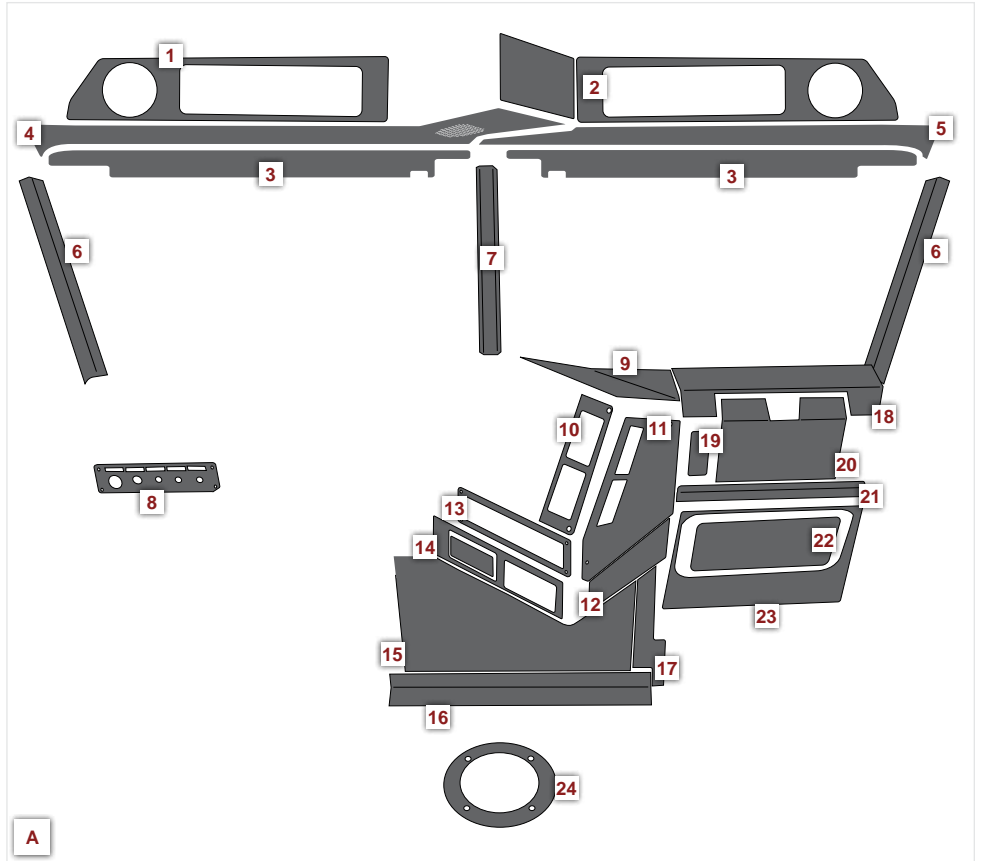

FREIGHTLINER

CLASSIC / FLD INTERIOR TRIMS

FREIGHTLINER INTERIOR TRIMS

Fits Classic / FLD. (Each)

- **A. 1 - Driver Side Headliner Speaker Trim**
  22903 N22903

- **2 - Passenger Side Headliner Speaker Trim (2-piece kit)**
  22904 N22904

- **3 - Above Visor Trim (Sold as pair)**
  22936 N22936

- **4 - Driver Side Lower Headliner Trim With speaker holes.**
  22934 N22934

- **5 - Passenger Side Lower Headliner Trim**
  22935 N22935

- **6 - Left and Right Pillar Trim (2-piece kit)**
  22919-11 N22919-11

- **7 - Windshield Divider**
  22913 N22913

- **8 - Ignition Switch Trim**
  22921 N22921

- **9 - Top of Dash Trim**
  22930 N22930

- **10 - Center Dash Vent Trim**
  22942 N22942

- **11 - Passenger Side Center Dash Vent Trim**
  22914 N22914

- **12 - Passenger Side Center Dash Lower Trim**
  22915 N22915

- **13 - AC / Heater Control Panel Trim**
  22925 N22925

- **14 - Console Ashtray Trim (Kit)**
  22918 N22918

- **15 - Fuse Door Trim**
  22908 N22908

- **16 - Lower Fuse Door Trim**
  22948 N22948

- **17 - Right of Fuse Door Trim**
  22944 N22944

- **18 - Above Glove Box Trim**
  22923 N22923

- **19 - Passenger Side Ashtray Trim**
  22902 N22902

- **20 - Glove Box Trim**
  22911 N22911

- **21 - Lower Glove Box Trim**
  22922 N22922

- **22 - Passenger Side Kick Panel Trim**
  22916 N22916

- **23 - Kick Panel Surround Trim**
  22927 N22927

- **24 - Shifter Boot Trim**
  22941 N22941