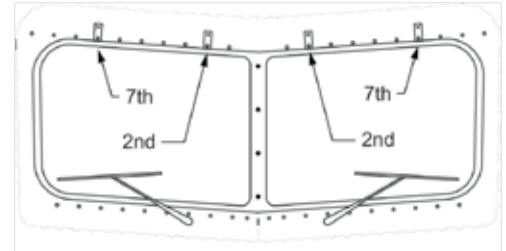

D

E

F

G

H

I

359 BLIND MOUNT VISORS [1973 & Newer] (Kit)

- 11" Blind Mount Drop Visor
D. **35045** **N35045**