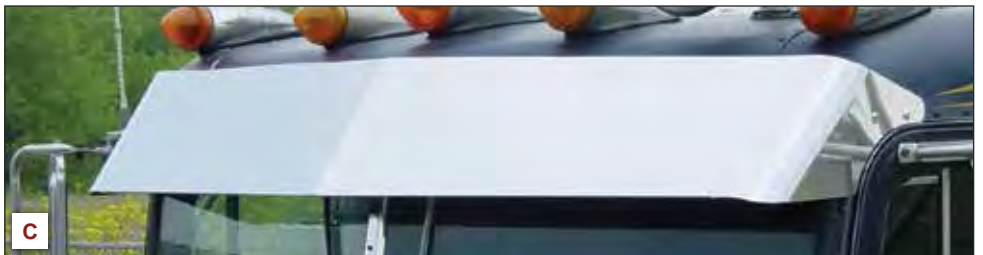

359 VISORS

359 STANDARD MOUNT VISORS

Also fits 340, 348, 349, 358 and 359. [1973-1987] (Kit)

13" Drop Visor

35041 N35041

Monster Drop Bow-Tie Visor

35043 N35043

11" Drop Visor

35040 N35040

Old School Bow-Tie Visor

35042 N35042

359 BLIND MOUNT VISORS (Kit)

13" BLIND MOUNT DROP VISORS [Kit]

- **A.** Blank (0) **35046 N35046**
- 3/4 Button (10) **35046LT0 N35046LT0**
- **B.** Bulls-Eye (10) **35046LT1 N35046LT1**

MONSTER DROP BOW-TIE VISOR [Kit]

Monster Drop Bow-Tie Visor **35049 N35049**

11" BLIND MOUNT DROP VISORS [Kit]

- **C.** Blank (0) **35045 N35045**
- **D.** 3/4 Button (10) **35045LT0 N35045LT0**
- Bulls-Eye (10) **35045LT1 N35045LT1**

REGULAR DROP BOW-TIE VISOR [Kit]

Regular Drop Bow-Tie Visor **35048 N35048**

OLD SCHOOL BOW-TIE VISOR [Kit]

- **E.** Old School Bow-Tie Visor **35047 N35047**

OLD SCHOOL BLIND MOUNT VISORS (Kit)

When replacing factory fiberglass visor, existing holes will not be reused. Factory Fiberglass Visor Bracket Locations will Be visible.

CAB AND DOOR MOUNTED MIRRORS

Fits 330, 335, 340, 357, 365, 367, 377, 378, 379, 384, 385, 386, 388, and 389. [1988-2014]

Old School Blind Mount Bow-Tie

F. 35600 N35600

CAB MOUNTED MIRRORS

Fits 330, 335, 340, 357, 365, 367, 378, 379, 384, 385, 386, 388, and 389. [2005-2013]

Old School Blind Mount Bow-Tie

G. 35601 N35601

DOOR MOUNTED MIRRORS - Fits 330, 357, 377, 378, 379, and 385. [2004 & Earlier]

Old School Blind Mount Bow-Tie

35602 N35602