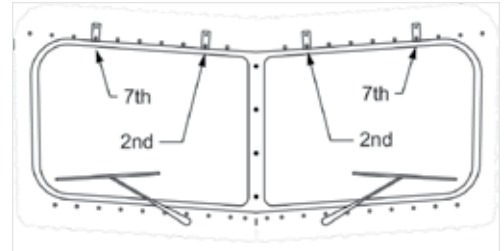

359 BLIND MOUNT VISORS [1973 & Newer] (Kit)

- 11" Blind Mount Drop Visor
- D. 35045 N35045**

- 13" Blind Mount Drop Visor
- E. 35046 N35046**

- Old School Blind Mount Bow-Tie Visor
- F. 35047 N35047**

- Regular Drop Blind Mount Bow-Tie Visor
- 35048 N35048**