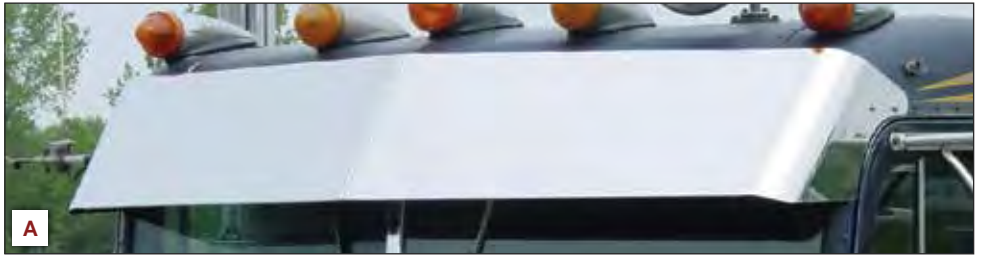

359 VISORS

359 STANDARD MOUNT VISORS

Also fits 340, 348, 349, 358 and 359. [1973-1987] (Kit)

13" Drop Visor

35041 N35041

Monster Drop Bow-Tie Visor

35043 N35043

11" Drop Visor

35040 N35040

Old School Bow-Tie Visor

35042 N35042

359 BLIND MOUNT VISORS (Kit)

13" BLIND MOUNT DROP VISORS [Kit]

- **A.** Blank (0) **35046 N35046**
- 3/4 Button (10) **35046LT0 N35046LT0**
- **B.** Bulls-Eye (10) **35046LT1 N35046LT1**

MONSTER DROP BOW-TIE VISOR [Kit]

Monster Drop Bow-Tie Visor **35049 N35049**

11" BLIND MOUNT DROP VISORS [Kit]

- **C.** Blank (0) **35045 N35045**
- **D.** 3/4 Button (10) **35045LT0 N35045LT0**
- Bulls-Eye (10) **35045LT1 N35045LT1**

REGULAR DROP BOW-TIE VISOR [Kit]

Regular Drop Bow-Tie Visor **35048 N35048**

OLD SCHOOL BOW-TIE VISOR [Kit]

- **E.** Old School Bow-Tie Visor **35047 N35047**

OLD SCHOOL BLIND MOUNT VISORS (Kit)

When replacing factory fiberglass visor, existing holes will not be reused. Factory Fiberglass Visor Bracket Locations will Be visible.

CAB AND DOOR MOUNTED MIRRORS

Fits 330, 335, 340, 357, 365, 367, 377, 378, 379, 384, 385, 386, 388, and 389. [1988-2014]

Old School Blind Mount Bow-Tie

F. 35600 N35600

CAB MOUNTED MIRRORS

Fits 330, 335, 340, 357, 365, 367, 378, 379, 384, 385, 386, 388, and 389. [2005-2013]

Old School Blind Mount Bow-Tie

G. 35601 N35601

DOOR MOUNTED MIRRORS - Fits 330, 357, 377, 378, 379, and 385. [2004 & Earlier]

Old School Blind Mount Bow-Tie

35602 N35602