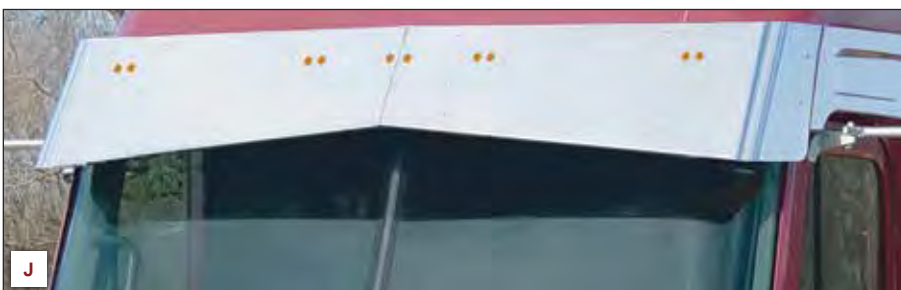

Fiberglass Visor Replacement Bracket Kit	25000-08	N25000-08
Fiberglass Visor Replacement Bracket Kit	25000-08CH	N25000-08CH

CLASSIC / FLD CONDO UNTIE DROP VISOR

Blank (0)	25320UT	N25320UT
Supernova (8)	25321UT	N25321UT
Crew (8)	25323UT	N25323UT
I. 2" Round Flat (10)	25324UTB	N25324UTB
2" Round Beehive (10)	25325UTB	N25325UTB
Challenger (10)	25329UTB	N25329UTB
Bulls-Eye (10)	25330UTB	N25330UTB
Bulls-Eye (10) ID Pattern	25332UTBID	N25332UTBID
3/4" Button (10)	25330UTGB	N25330UTGB
Fusion (10)	25331UTBC	N25331UTBC
M1 (8)	25321UTM1	N25321UTM1
M3 (10)	25324UTM3	N25324UTM3
M5 (10)	25329UTM5	N25329UTM5
Mini (10)	25329UTMN	N25329UTMN

FREIGHTLINER CENTURY / COLUMBIA CONDO / MID-ROOF UNTIE VISORS

Does not replace stainless steel day cab visor. **For trucks with 2 bolts per visor side.** (2003 & Earlier) (Kit)

Blank (0)	25520UT	N25520UT
Supernova (8)	25521UT	N25521UT
Crew (8)	25523UT	N25523UT
2" Round Flat (10)	25524UTB	N25524UTB
2" Round Beehive (10)	25525UTB	N25525UTB
Challenger (10)	25529UTB	N25529UTB
J. Bulls-Eye (10)	25530UTGB	N25530UTGB
Bulls-Eye (10) ID Pattern	25530UTBID	N25530UTBID
3/4" Button (10)	25530UTB	N25530UTB
Fusion (10)	25531UTBC	N25531UTBC
M1 (8)	25521UTM1	N25521UTM1
M3 (10)	25524UTM3	N25524UTM3
M5 (10)	25529UTM5	N25529UTM5
Mini (10)	25529UTMN	N25529UTMN