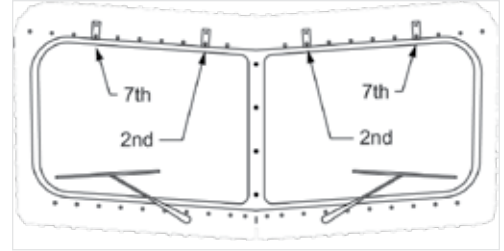

D

E

F

G

H

I

359 BLIND MOUNT VISORS [1973 & Newer] (Kit)

- 11" Blind Mount Drop Visor
D. 35045 N35045

- 13" Blind Mount Drop Visor
E. 35046 N35046

- Old School Blind Mount Bow-Tie Visor
F. 35047 N35047

- Regular Drop Blind Mount Bow-Tie Visor
35048 N35048

- Monster Drop Blind Mount Bow-Tie Visor
35049 N35049