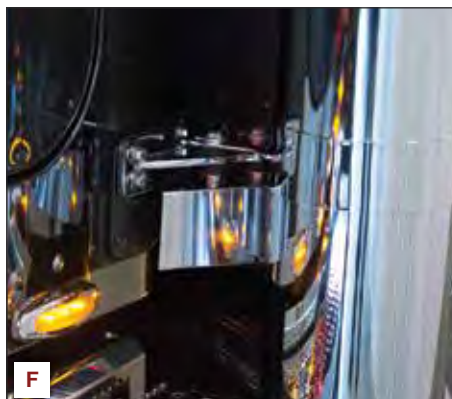

IFTA STICKER BRACKETS (Pair)

- IFTA Sticker Bracket - Narrow
- **E. 30030   N30030**

- IFTA Sticker Bracket - Wide
- **F. 30031   N30031**

N *The part numbers beginning with 'N' in the right-sided column designate 304 stainless material. 304 stainless has enhanced corrosion resistance.