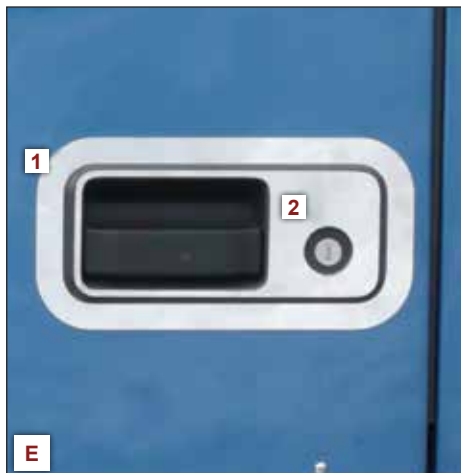

GENERATION 2 VN CAB AND SLEEPER PANELS

[2004 & Newer] (Pair)

CAB PANELS

Blank (0)	76520	N76520
Supernova (6)	76521	N76521
A. Crew (6)	76523	N76523
Challenger (10)	76529B	N76529B
Bulls-Eye (10)	76530B	N76530B
3/4" Button (10)	76530GB	N76530GB
M1 (6)	76521M1	N76521M1
M3 (10)	76524M3	N76524M3
M5 (8)	76529M5	N76529M5
Mini (10)	76529MN	N76529MN

SLEEPER PANELS + EXTENSIONS

Blank (0)	77040	N77040
Supernova (14)	77041	N77041
B. Crew (14)	77043	N77043
Challenger (24)	77049B	N77049B
Bulls-Eye (24)	77050B	N77050B
3/4" Button (24)	77050GB	N77050GB
M1 (14)	77041M1	N77041M1
M3 (24)	77044M3	N77044M3
M5 (20)	77049M5	N77049M5
Mini (24)	77049MN	N77049MN

GENERATION 2 VN REPLACEMENT STEPS

[2004 & Newer] (Each)

C. Cab Entry Steps 28.5" long.	74000	N74000
D. 1 - Rear Top Fairing Step 16.5" long.	74001	N74001
2 - Inner Bottom Rear Step 13.5" long.	74002	N74002

VOLVO VT / VN DOOR HANDLE TRIMS

(Pair)

E. 1 - Cab Door Handle Surrounds	70000	N70000
2 - Cab Door Handle Covers	70001	N70001
Sleeper Door Handle Trim		
F. 74009	N74009	

VOLVO SLEEPER VENT TRIMS

(Each)

Volvo Sleeper Vent Cover	70800	N70800

To keep your equipment looking great use RoadWorks Detail Products, seen on pages 314-317.