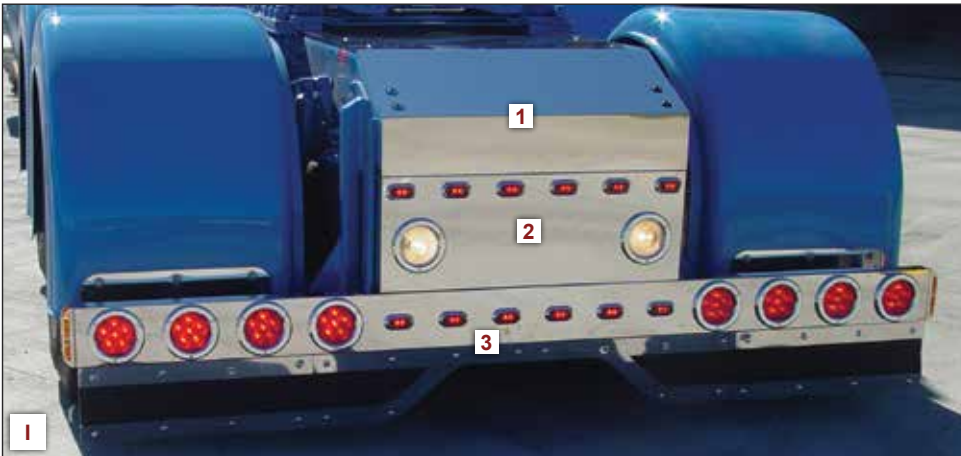

REAR ACCESSORIES

- **J. 1 - Rear Frame Cover For Volvo**
  With stop/turn/tail replacement lights and bezels.
  (Each)
  70610BC   N70610BC
- **2 - 2-piece Rear Light Bar**
  (6) clear Oval lights and bezels.
  (Pair)
  10776BC   N10776BC
- **3 - 24" Top Flap Accent**
  (Pair)
  10426   N10426
- **4 - Anti-Sail Panels**
  (Pair)
  10400   N10400
- **5 - 24" Mud Flap Weights With Backs**
  (Pair)
  10424   N10424
- Blank Rear Frame Cover For Volvo
  70611   N70611