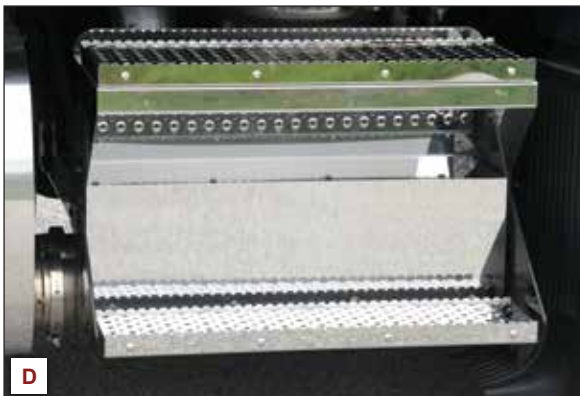

REAR FRAME REPLACEMENT STEPS

Replaces all 13.75" wide step models. Reuses factory side gussets. (Each)

Rear Frame Replacement Steps	
E. 74920	N74920