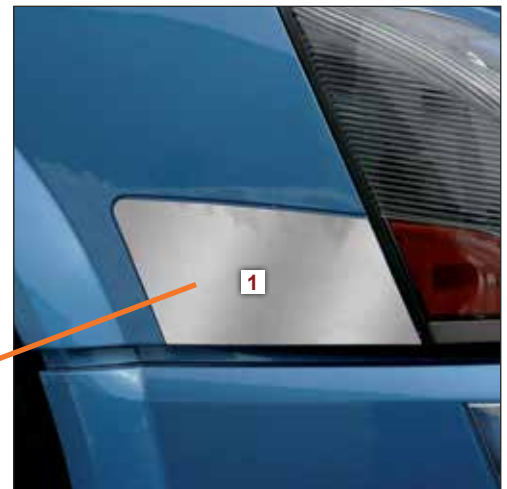

- 3 - Punched Intake Screen
Replace **XX** with punch option number below.
(Pair)
70305-XX N70305-XX

PUNCH OPTIONS

View punch styles inside back cover.

- 23 Small 1/4" Circles
- 24 Large 7/16" Circles
- 28 Hexagons
- 30 Horizontal Rectangles
- 31 Vertical Rectangles
- 32 5/16" In-Line Squares
- 33 5/16" Offset Squares
- 36 Horizontal Oval Holes
- 37 Vertical Ovals
- 38 Horizontal 3/16" Oblong
- 39 Vertical 3/16" Oblong
- 40 Horizontal 5/16" Oblong
- 41 Vertical 5/16" Oblong
- 46 Stars
- 47 Snake Skin