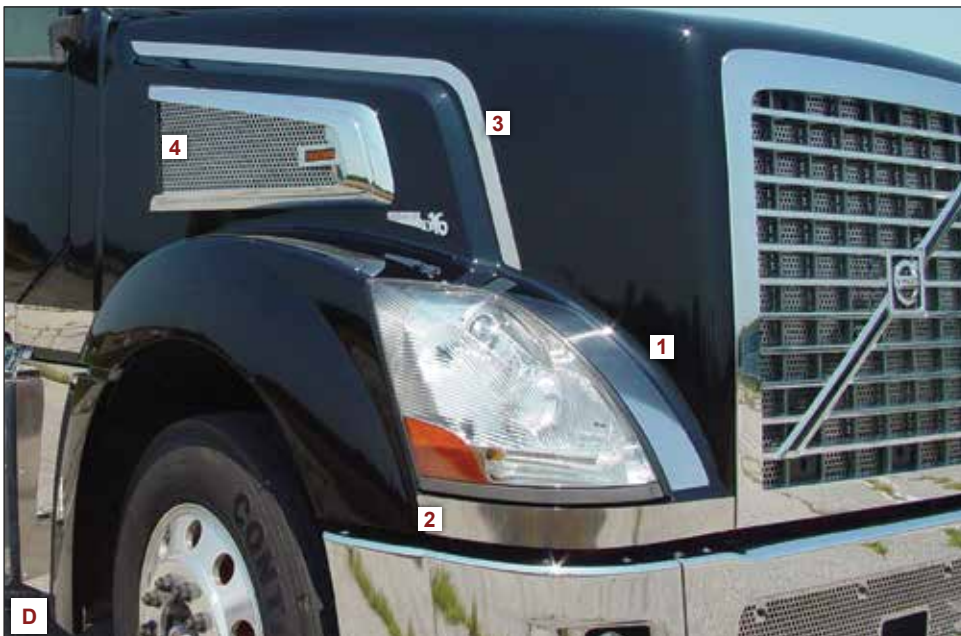

See page 382 for information on ordering Millennium Glo Series lights on any RoadWorks lighted part.

N *The part numbers beginning with 'N' in the right-sided column designate 304 stainless material. 304 stainless has enhanced corrosion resistance.