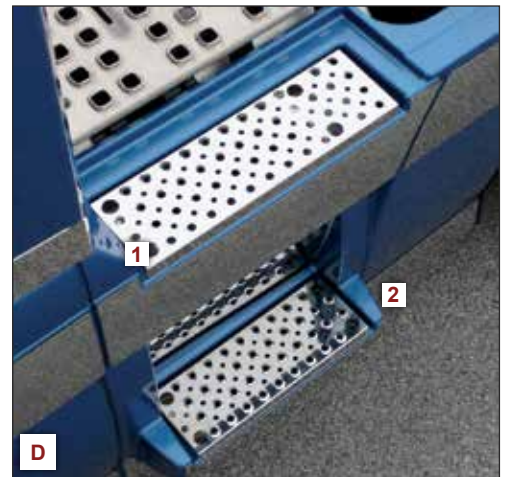

GENERATION 2 VN CAB AND SLEEPER PANELS

[2004 & Newer] (Pair)

CAB PANELS

Blank (0)	76520	N76520
Supernova (6)	76521	N76521
A. Crew (6)	76523	N76523
Challenger (10)	76529B	N76529B
Bulls-Eye (10)	76530B	N76530B
3/4" Button (10)	76530GB	N76530GB
M1 (6)	76521M1	N76521M1
M3 (10)	76524M3	N76524M3
M5 (8)	76529M5	N76529M5
Mini (10)	76529MN	N76529MN

SLEEPER PANELS + EXTENSIONS

Blank (0)	77040	N77040
Supernova (14)	77041	N77041
B. Crew (14)	77043	N77043
Challenger (24)	77049B	N77049B
Bulls-Eye (24)	77050B	N77050B
3/4" Button (24)	77050GB	N77050GB
M1 (14)	77041M1	N77041M1
M3 (24)	77044M3	N77044M3
M5 (20)	77049M5	N77049M5
Mini (24)	77049MN	N77049MN

GENERATION 2 VN REPLACEMENT STEPS

[2004 & Newer] (Each)

C. Cab Entry Steps 28.5" long.	74000	N74000
D. 1 - Rear Top Fairing Step 16.5" long.	74001	N74001
2 - Inner Bottom Rear Step 13.5" long.	74002	N74002

VOLVO VT / VN DOOR HANDLE TRIMS

(Pair)

E. 1 - Cab Door Handle Surrounds	70000	N70000
2 - Cab Door Handle Covers	70001	N70001
Sleeper Door Handle Trim		
F. 74009	N74009	

VOLVO SLEEPER VENT TRIMS

(Each)

Volvo Sleeper Vent Cover	70800	N70800

To keep your equipment looking great use RoadWorks Detail Products, seen on pages 314-317.