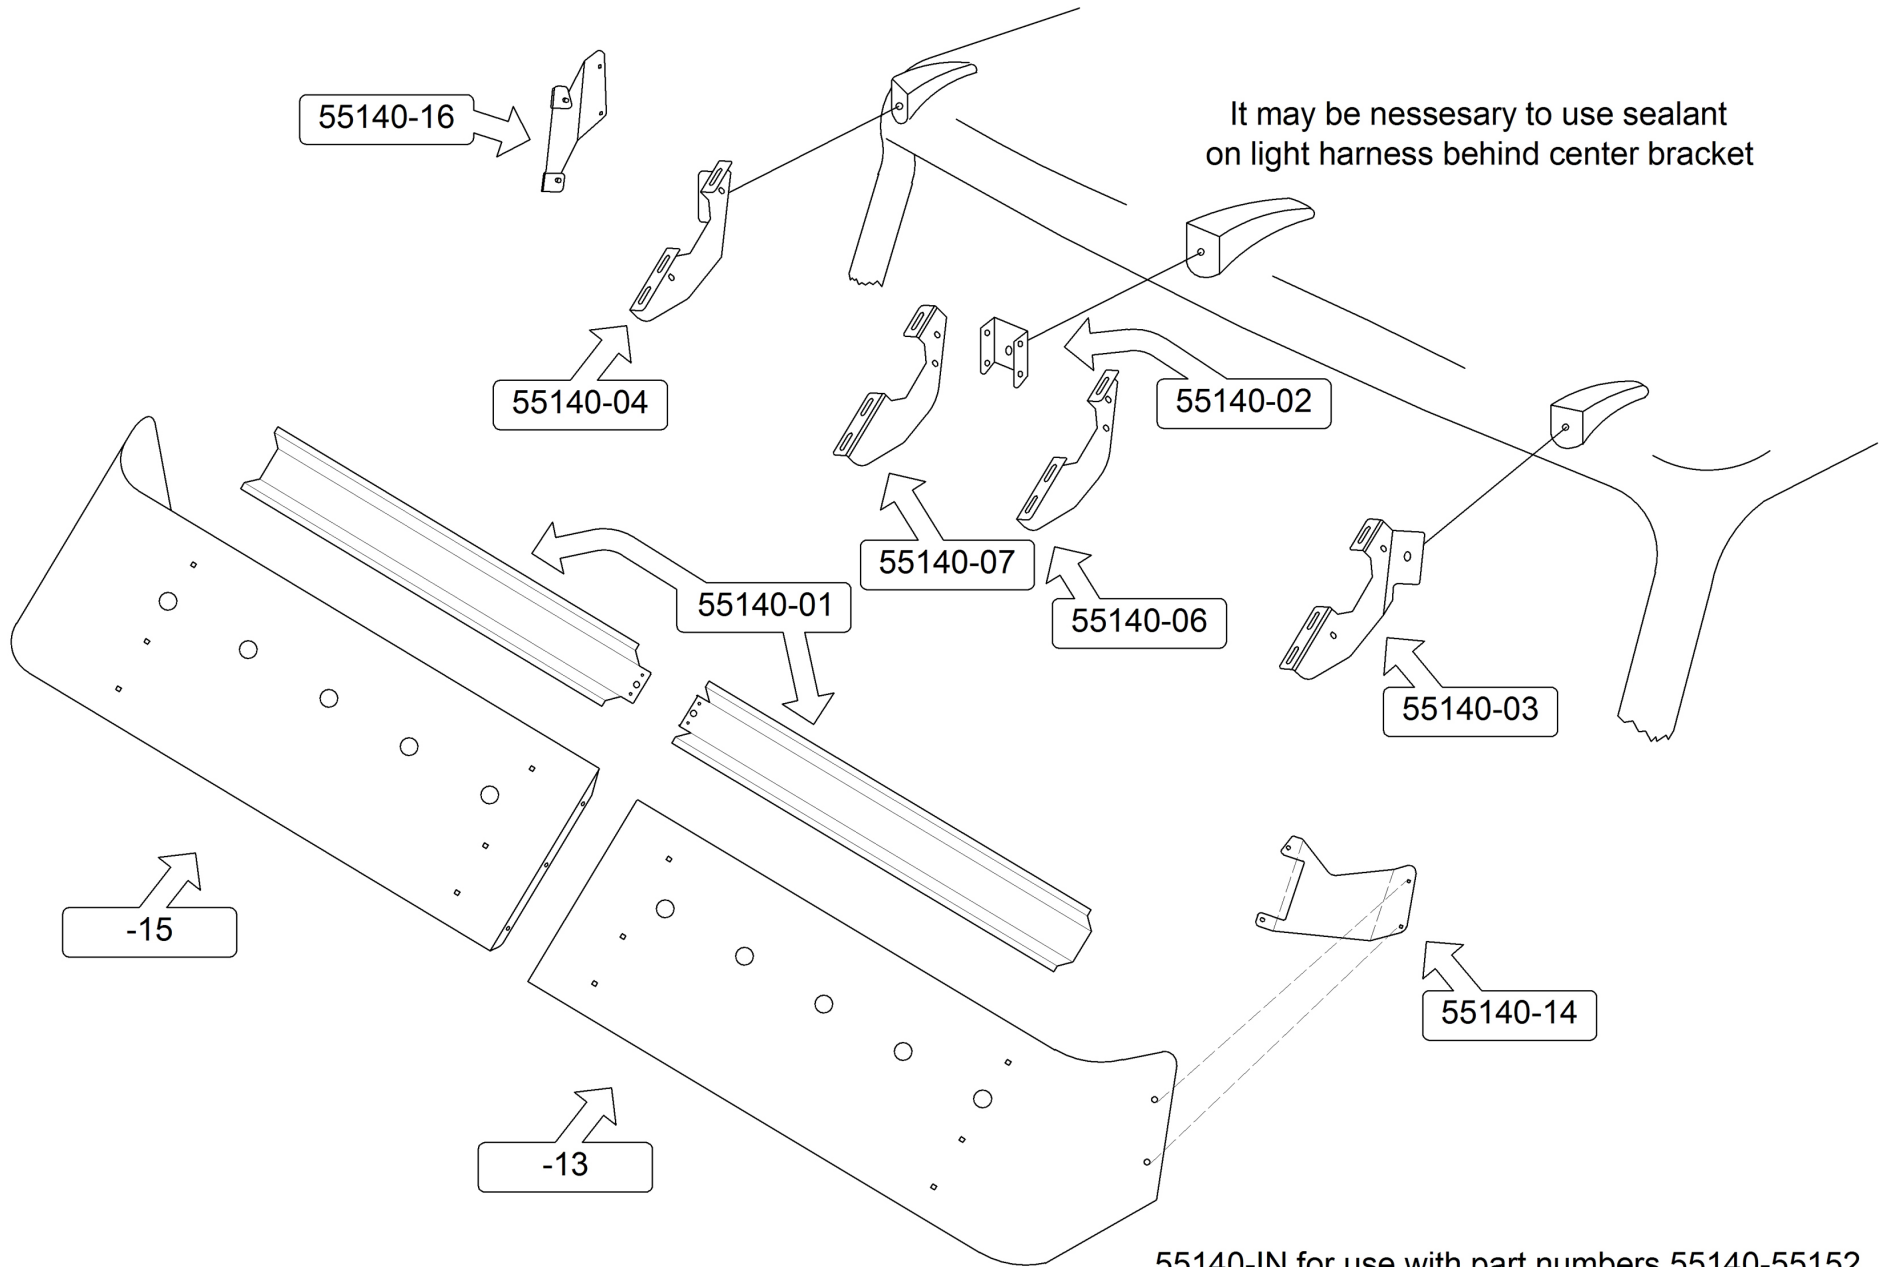

10.5" Drop Visor for 4000/7000/8000 Series DayCabs
Replaces Factory Stainless or Fiberglass Visor

It may be necessary to use sealant on light harness behind center bracket

55140-IN for use with part numbers 55140-55152